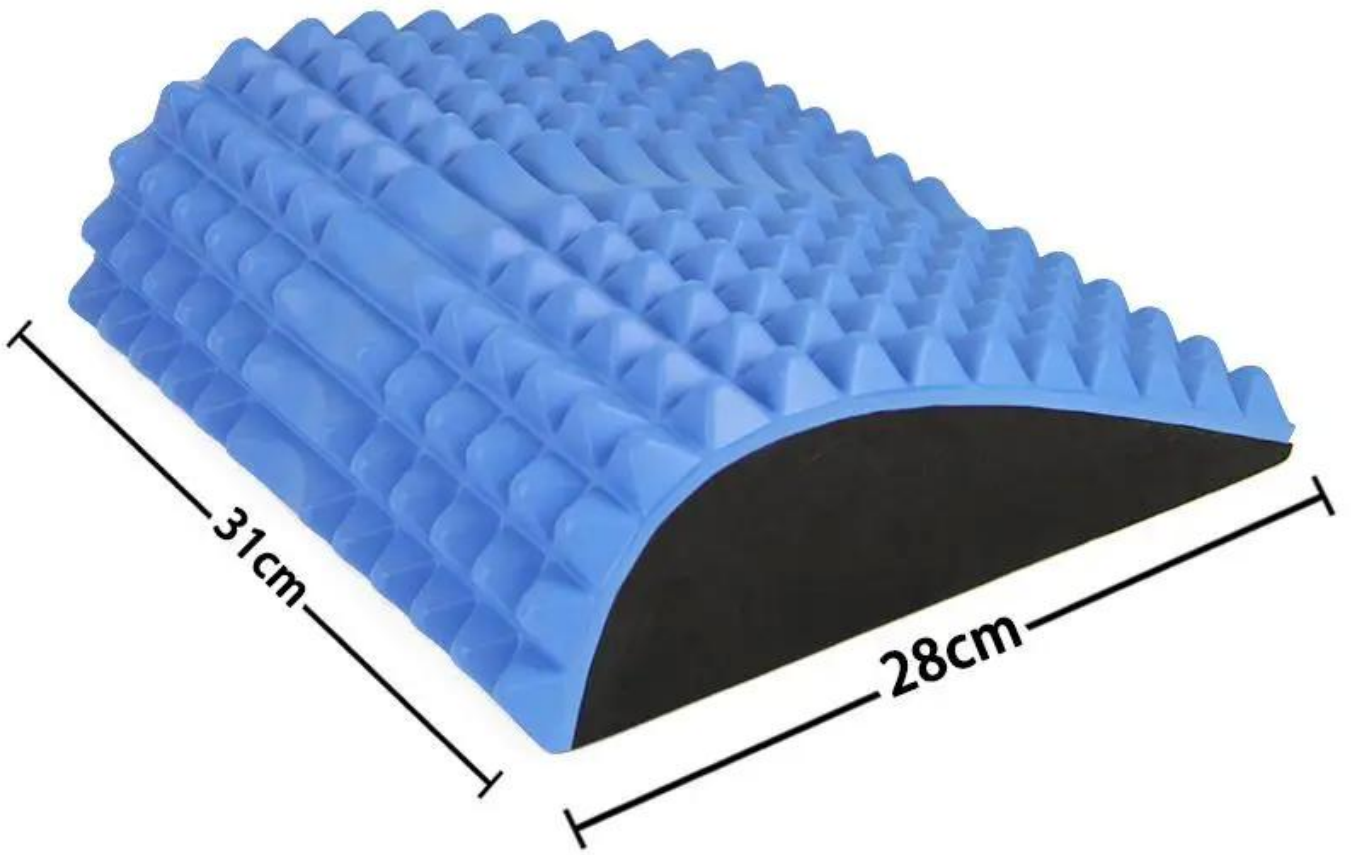

Product Description

Product Details

Feature	<p>Provides the perfect amount of support. Will outlast the toughest workouts.</p> <p>Targets your abs during crunches, leg lifts and sit ups to give you the best isolated AB muscle workout.</p> <p>Folds seamlessly for easy storage and transport. Hold it by its handles and use wherever you go: the office, gym, home, and while traveling.</p>
---------	--