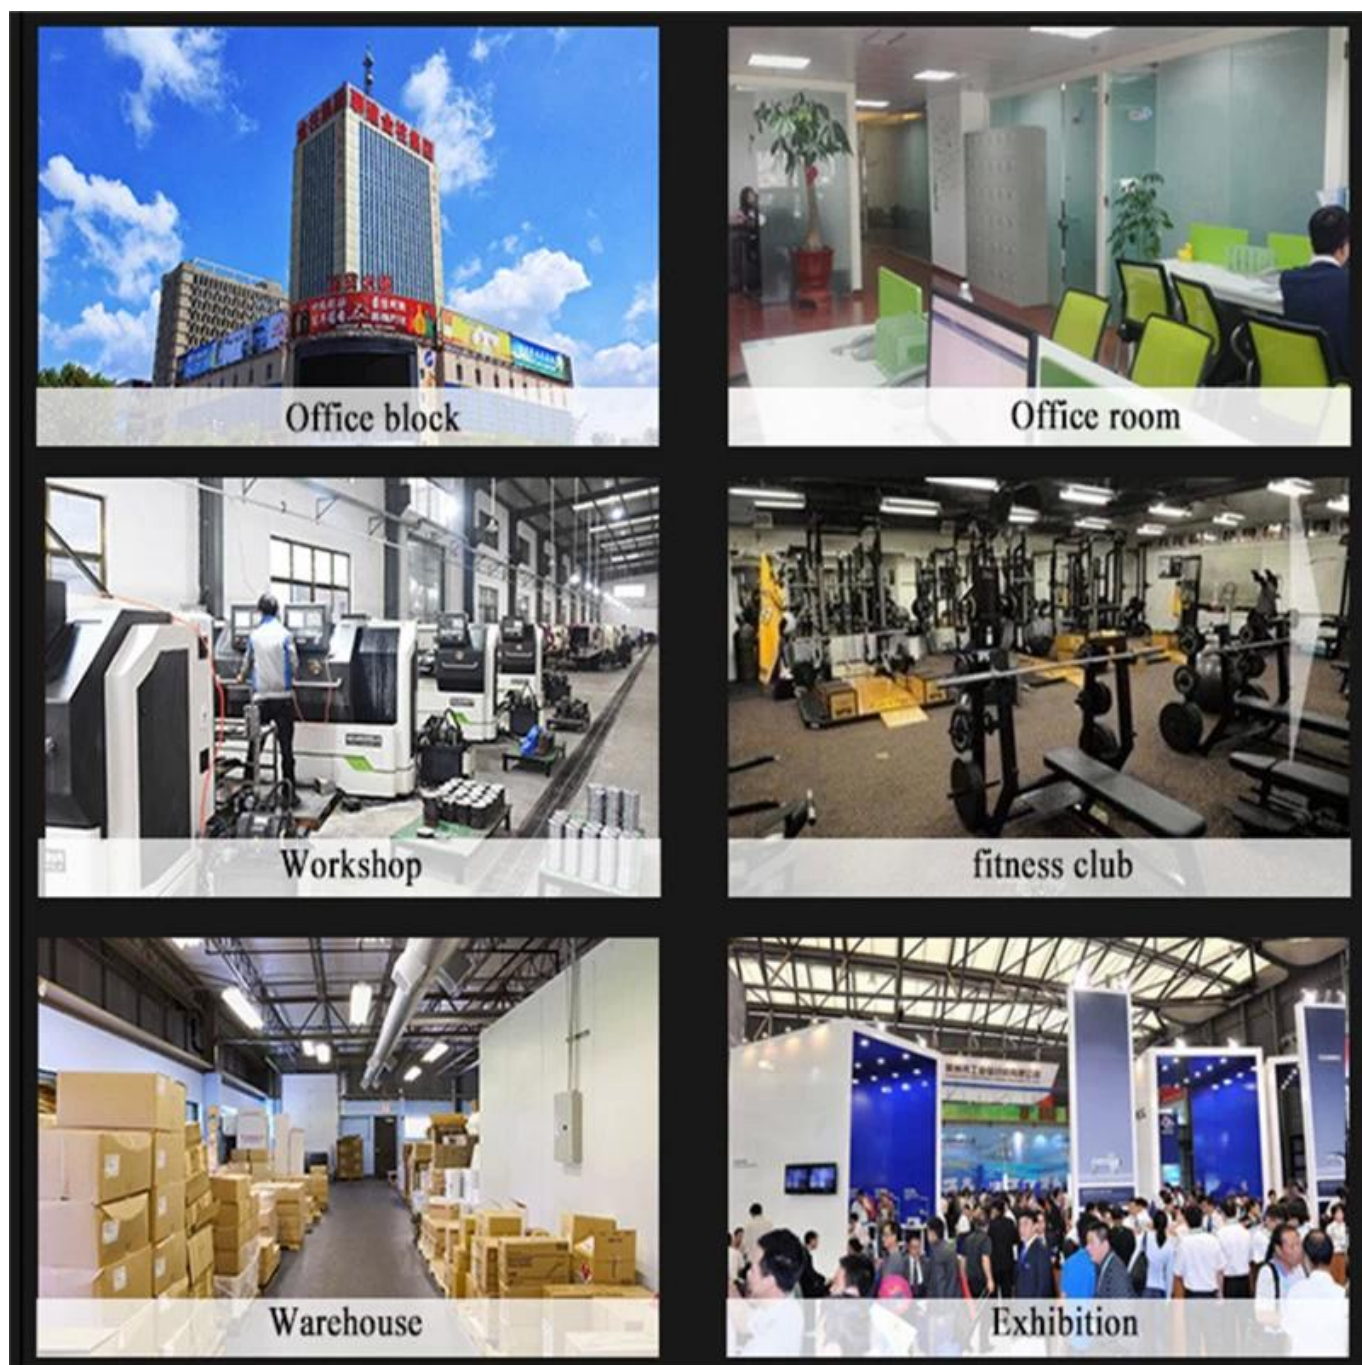

SHANDONG XINGYA SPORT FITNESS INC is a professional exercise equipment enterprise for development , production and sales of dumbbell , barbells , kettlebell , mats , racks , [CF](#) and other rubber coated and dipping products .

Upon the advanced production equipments and strict quality control system , with nice quality products and high quality , now we have established a solid business relationship with hundreds of customers all over the worlds , including North America , Europe , the Middle East and Asia . " Creating value for all customers with innovation and quality " is our changeless promise .

We sincerely hope to build a nice and long cooperation with you in the future .