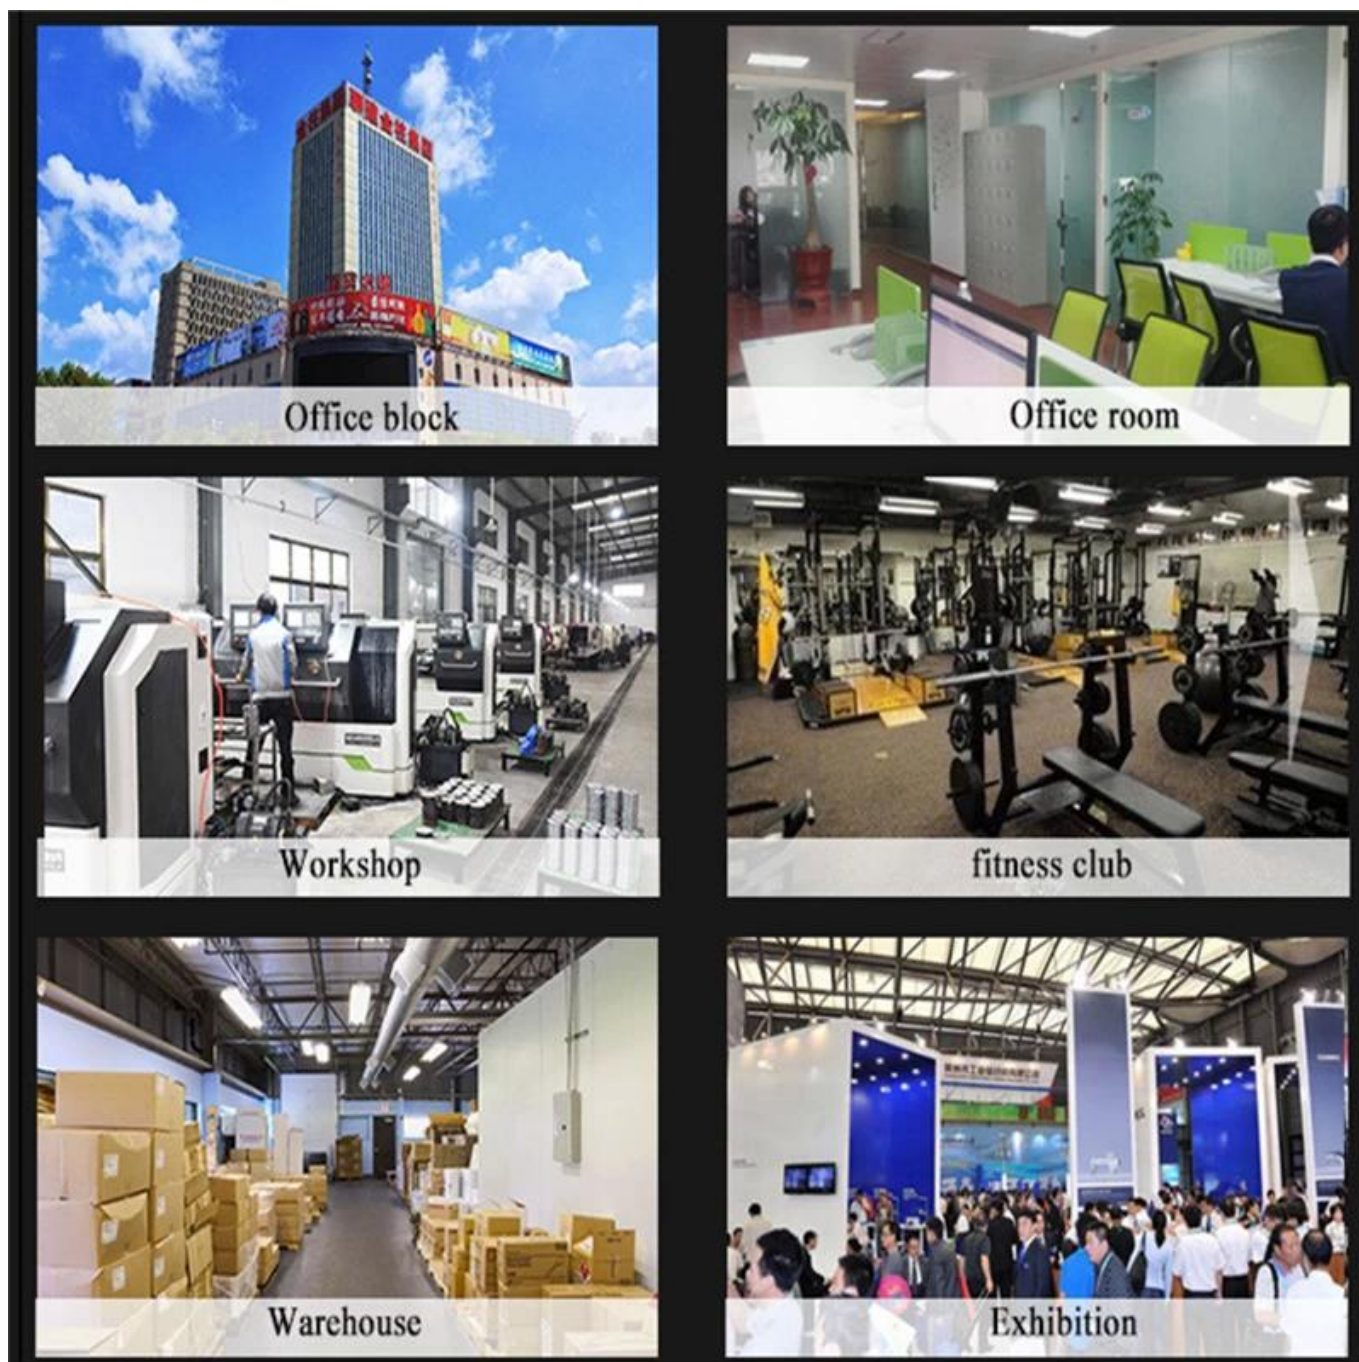

Upon the advanced production equipments and strict quality control system , with nice quality products and high quality , now we have established a solid business relationship with hundreds of customers all over the worlds , including North America , Europe , the Middle East and Asia . " Creating value for all customers with innovation and quality " is our changeless promise .

We sincerely hope to build a nice and long cooperation with you in the future .

Our Service

- Shipment and sample quality tracking includes lifetime .