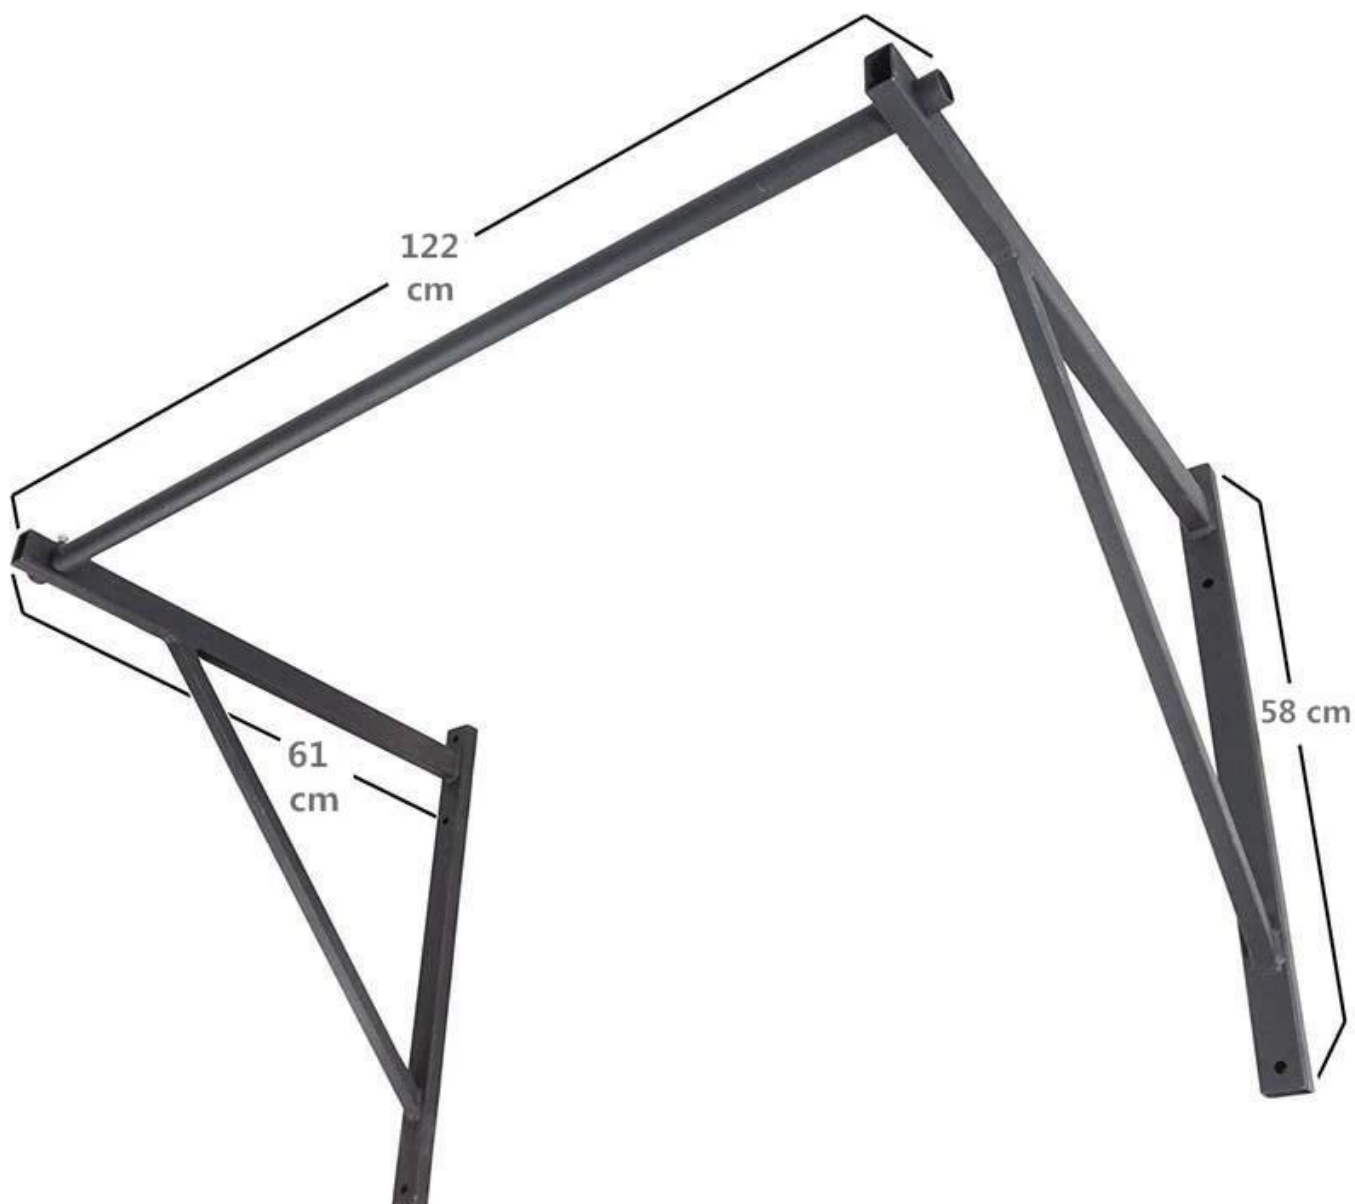

Product Description

The XYFitness [wall mounted chin pull up bar](#) use the swear-resisting teel as our [full-scale rigs and racks](#), You have strength goals that can only be met with a high performance mounted bar built for serious gains. This wall mount pull up bar provides the structure you need for [high level training](#) , and this pull up bar easily adds professional grade workouts to any stud framed space with wall or ceiling mount .

This pull up bar can serve as a dependable rings station, as well. If you want to expand the set-up for more athletes, you can daisy-chain additional brackets together by spacing

them out 3-4 feet apart .

To allow for more space for kipping pull-ups, this pull up bar may work better as [wall-mounting rack](#) , as well as for ceiling-mounts in garage gyms with ceilings higher .

Product Specifications

-Assemble size : 61×58×122 cm

-N.W. / G.W. : 12kg / 14kg

-Material : Wear Resistant Steel

-Carton Dimension : 124×54×10 cm

-Tube size : 40×60×2.5 mm

- Container Loads : 400 sets/20 ft
- Packaging : 1 set/cartons
- Logo : Customer Logo
- Application : Training
- Color : Black , Silvery , White