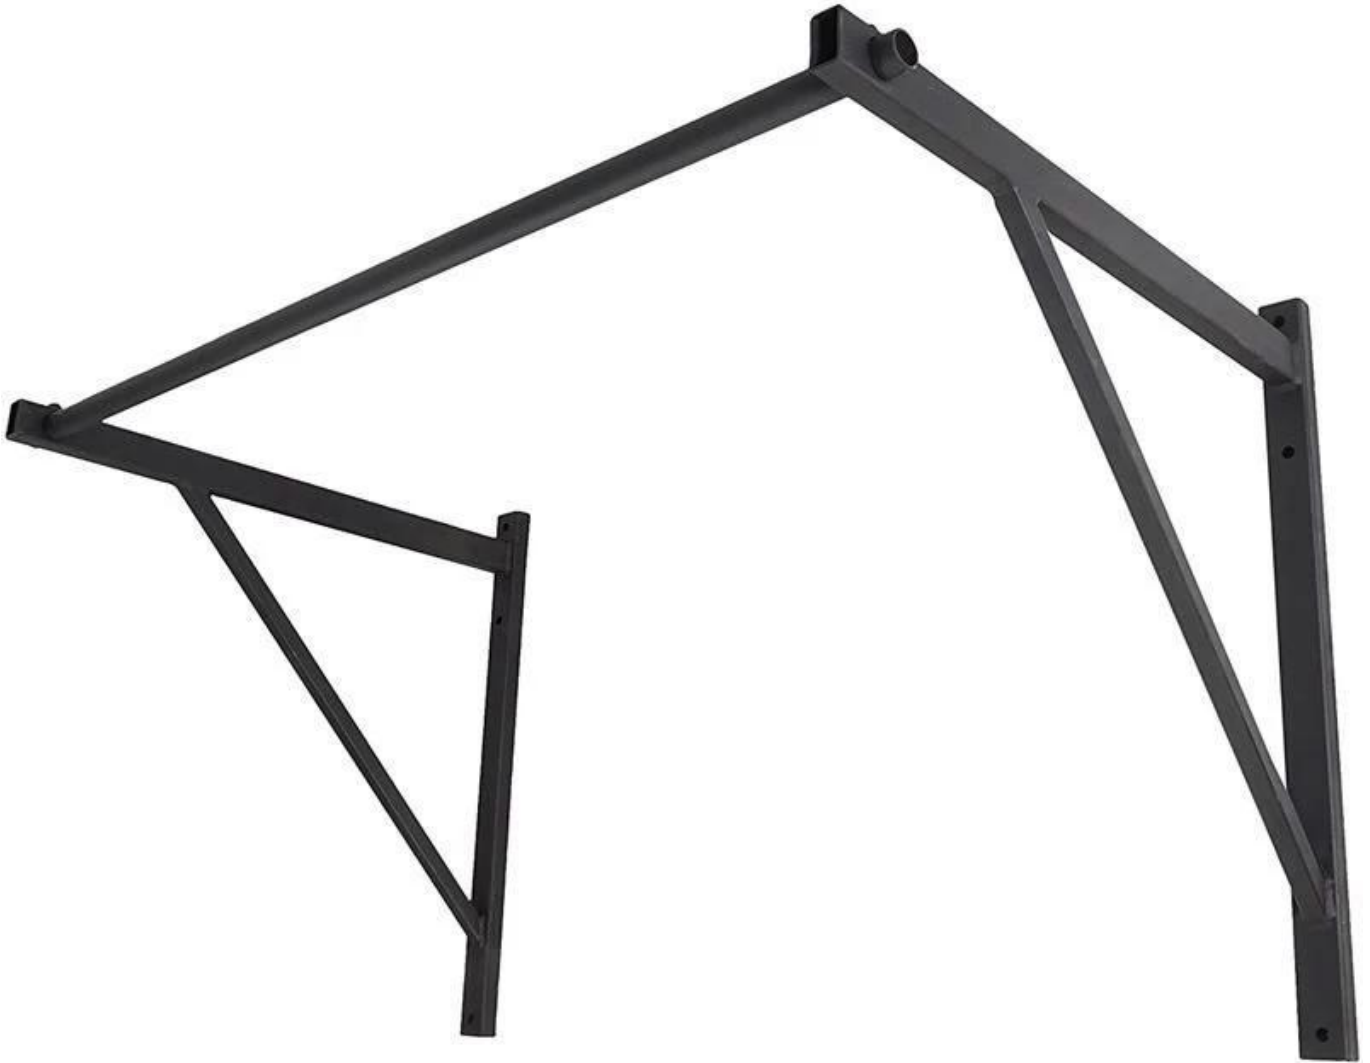

Product Description

The XYFitness [wall mounted chin pull up bar](#) use the swear-resisting teel as our [full-scale rigs and racks](#), You have strength goals that can only be met with a high performance mounted bar built for serious gains. This wall mount pull up bar provides the structure you need for [high level training](#) , and this pull up bar easily adds professional grade workouts to any stud framed space with wall or ceiling mount .

This pull up bar can serve as a dependable rings station, as well. If you want to expand the set-up for more athletes, you can daisy-chain additional brackets together by spacing

them out 3-4 feet apart .

To allow for more space for kipping pull-ups, this pull up bar may work better as [wall-mounting rack](#) , as well as for ceiling-mounts in garage gyms with ceilings higher .

Product Specifications

-Assemble size : 61×58×122 cm

-N.W. / G.W. : 12kg / 14kg

-Material : Wear Resistant Steel

-Carton Dimension : 124×54×10 cm

-Tube size : 40×60×2.5 mm

- Container Loads : 400 sets/20 ft
- Packaging : 1 set/cartons
- Logo : Customer Logo
- Application : Training
- Color : Black , Silvery , White