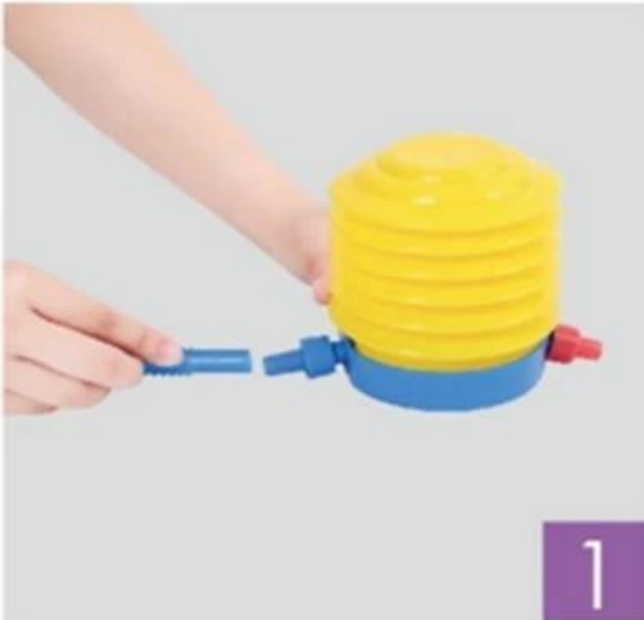

Product Description

The [XYSFitness resistant fitness ball](#) combines anti-slip technology with tasteful design to make sure an excellent slip-resistant product. Which can improve your core strength, balance, and overall agility through ab, back, gluts, hips, arms, and other [muscle-group exercises](#). You can use it at home or in a professional gym. It uses thick and durable material for ultimate support and durability. Peanut yoga ball also suit for kids. To assemble, simply inflate ball until stiff to the touch and enjoy.

The SYSFitness Exercise Ball is highly portable so you can use it in your work cubicle, or take it with you to your yoga or pilates class. We even include a convenient hand pump so

you can inflate your [stability ball](#) anywhere with ease.

Product Specifications

- Size : Diameter 14 inch Length 33 inch
- Weight : 2.4 lb
- Material : PVC , latex-free
- Weight Capacity : 4000 lb
- Logo : Customer Logo
- Application : Training
- Color : Yellow , Red , Blue , Black , White

The size of the peanut ball .

How to inflate the peanut ball ?

- 1) Find the hole on the peanut ball;
- 2) Insert the needle of the pump into the tiny hole for inflation; Carefully insert the needle at a slight angle 10-70 into the valve.
- 3) Be sure the needle is fully inserted to the hole, otherwise, it might be very difficult to inflate the peanut ball.
- 4) Stop inflating when the balance exercise ball reaches the level of the mark. Do not over inflate.