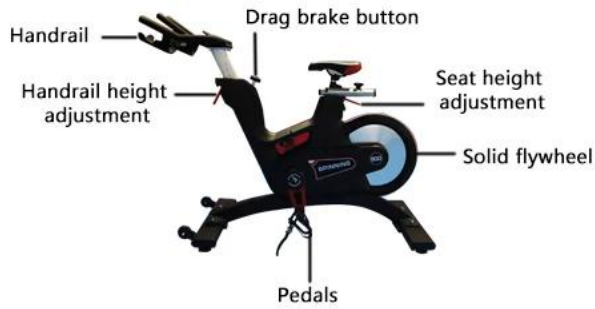

## Product Description

Product Name	Commerical <a href="#">China spinning bike wholesale</a> professional spin bike home use
Product Size	154*61*133.5cm
Maximum User Weight	150kg
Weight	65/73kg
Flywheel Weight	20kg
Regulation Equipment	Can be adjusted horizontally and vertically

## Detailed Images

## NO. 3

Brake resistance adjustment, one turn one pull one turn, easy to complete adjustment, left and right unlimited adjustment resistance, brake only press one quick and convenient

## NO. 4

The foot pedal of anti-skid design, grain buffer, safety factor is raised, can rest assured to use