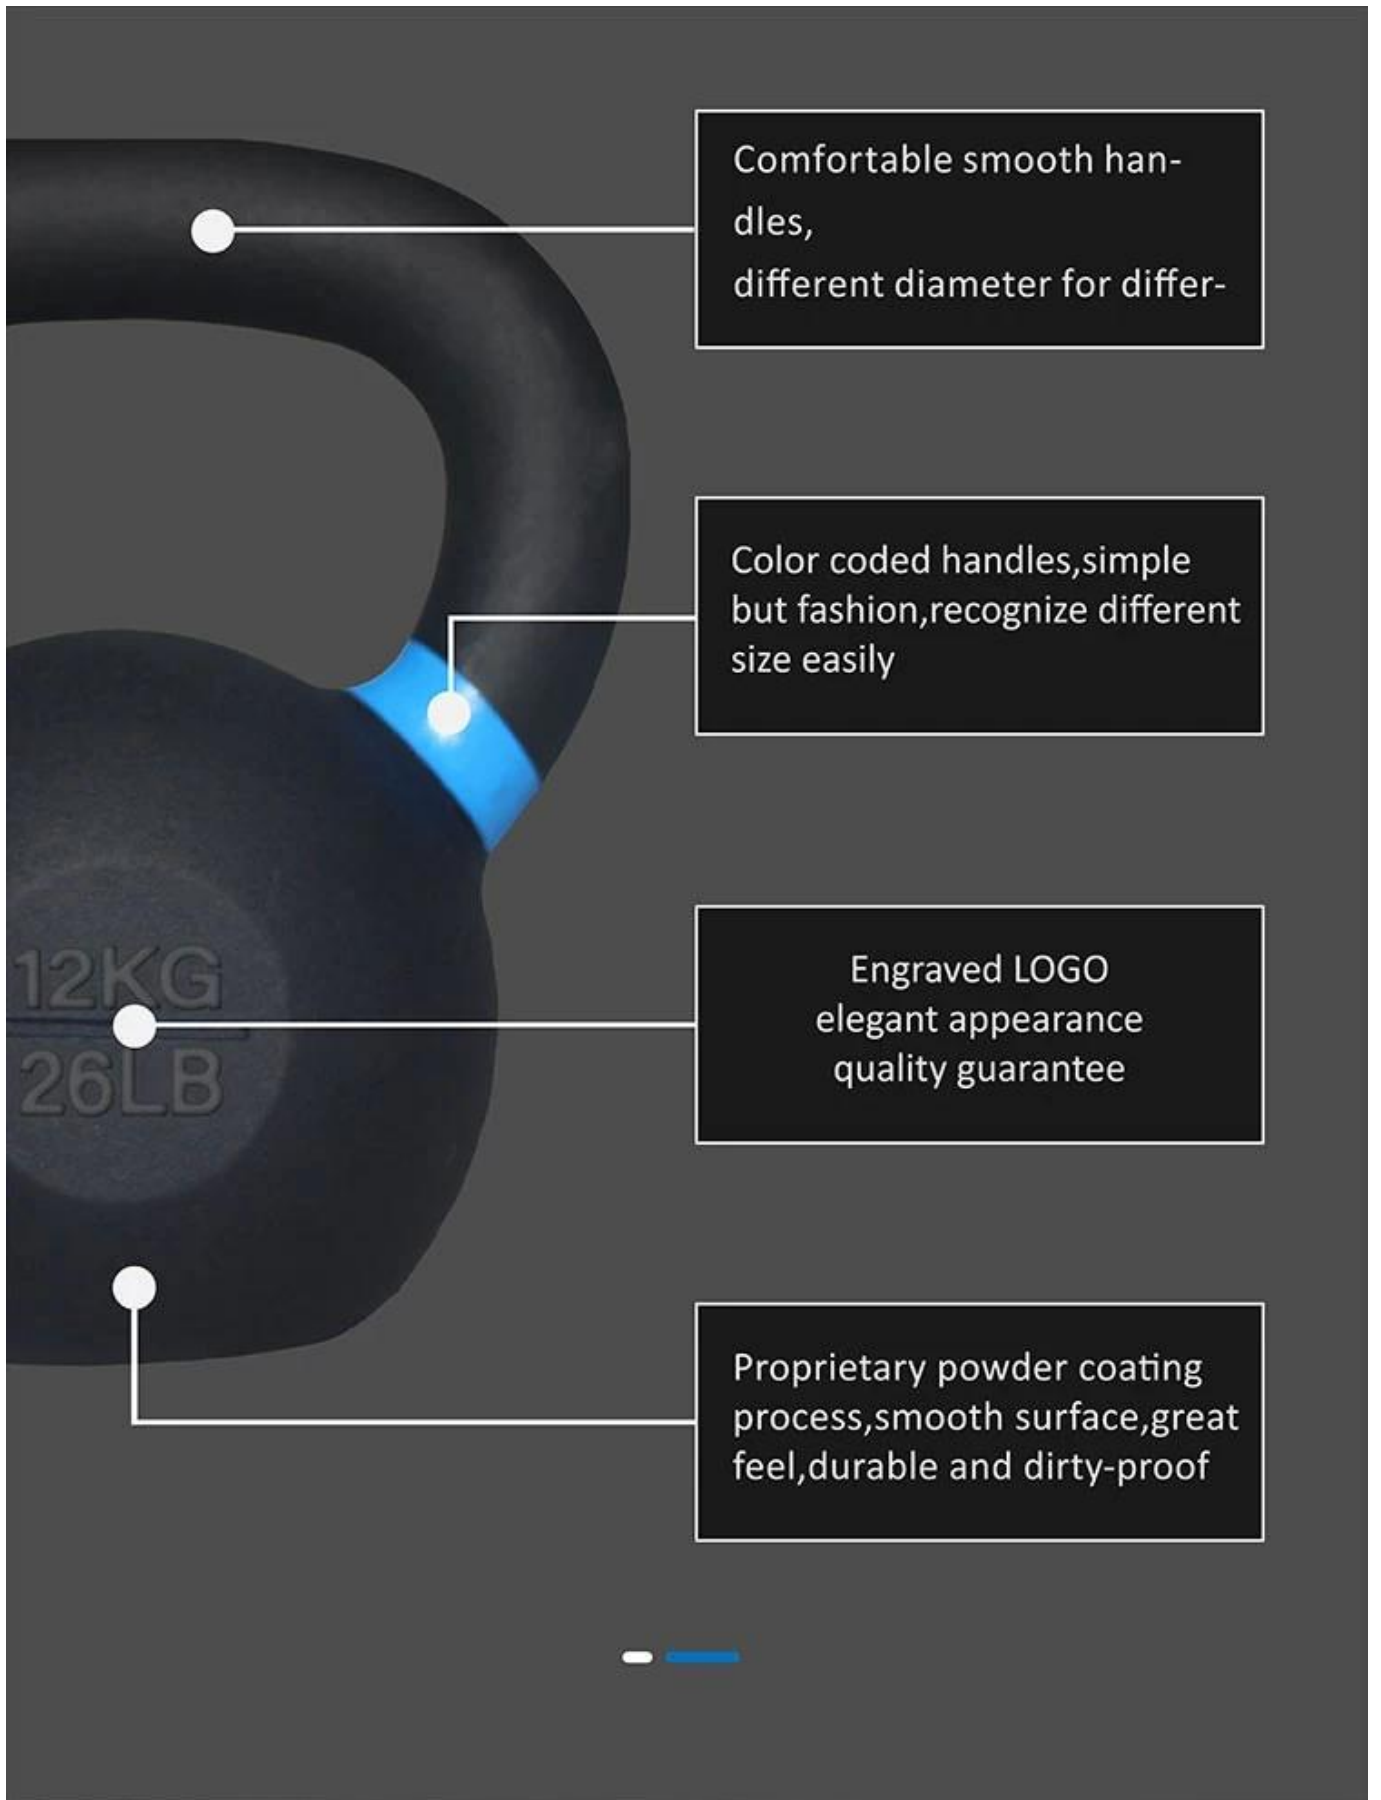

Comfortable smooth handles,
different diameter for differ-

Color coded handles,simple
but fashion,recognize different
size easily

Engraved LOGO
elegant appearance
quality guarantee

Proprietary powder coating
process,smooth surface,great
feel,durable and dirty-proof

Package: