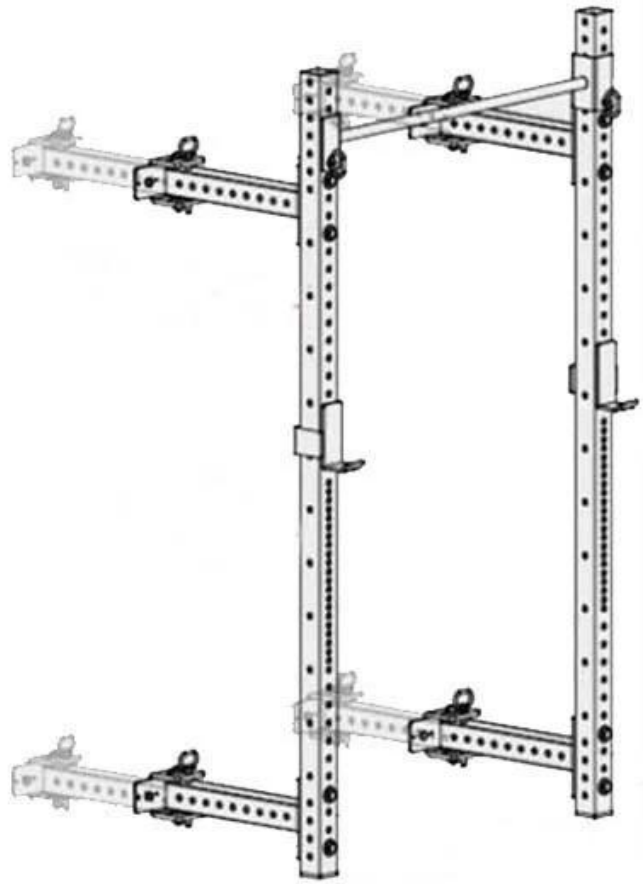

## Product Specifications

- Assemble size : 22.3 × 46.8 × 94.5 inch  
or According to the need of customers
- Weight : 190 lb
- Material : Wear Resistant Steel
- Tube size : 75×75×2.5 mm
- Weight Capacity : 800 lb
- Packaging : 1 set/carton
- Logo : Customer Logo
- Application : Squat Training
- Color : Black , Silvery , White

Straight lines of the wall mount foldable squat rack

The J-hook on the wall mount foldable squat rack

The double bar bracket connects the squat rack with the wall

**Packaging & Delivery**