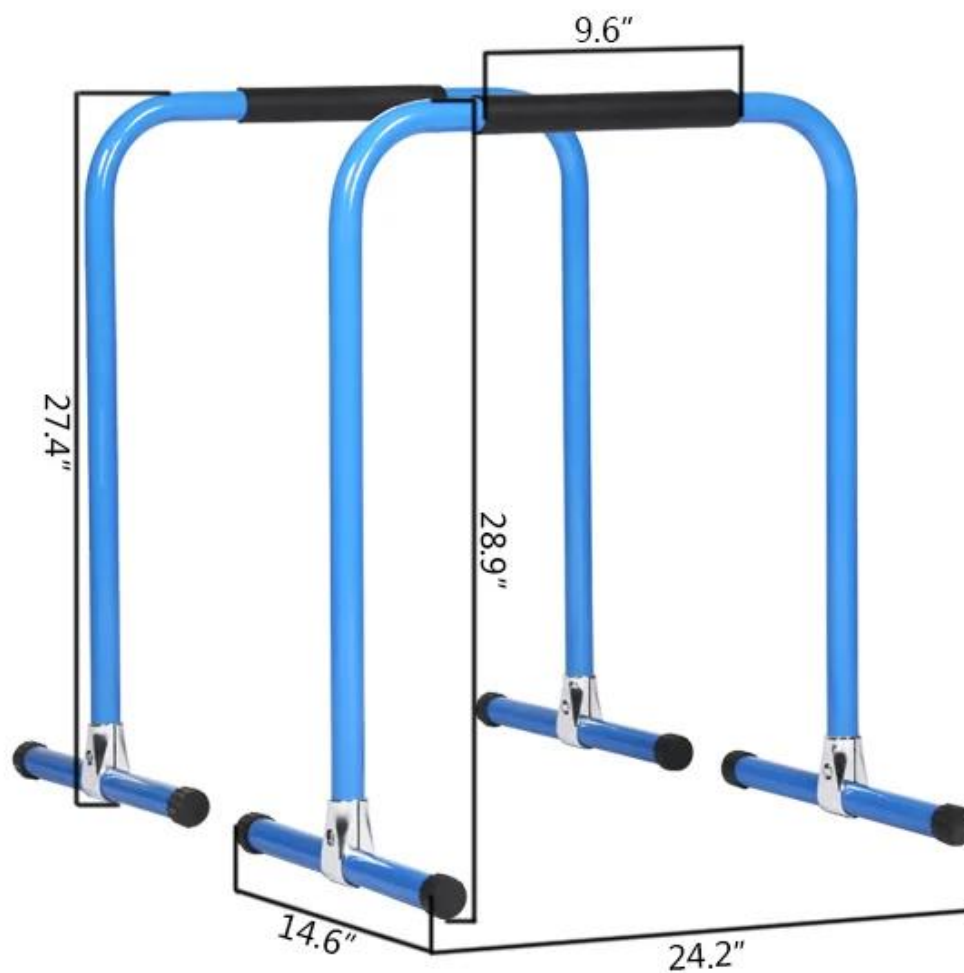

Products Show

Weight: 4.98kg

Main tube:

ϕ 38*2.5mm

Customer Photo

As a dynamic team, we have 12 years experience in this market. So we study hard, learn more from our customer, we hope we can become one of the largest and professional supplier in China in this market.

Packing & Delivery

Selling Units: Single item

Single package size: 24.2"*14.6"*28.9"

Single gross weight: 4.98 kg

Package Type: 5 layers plus cardboard / set

Delivery Details : 3-30 days after order of Solid bicycle tire tubes