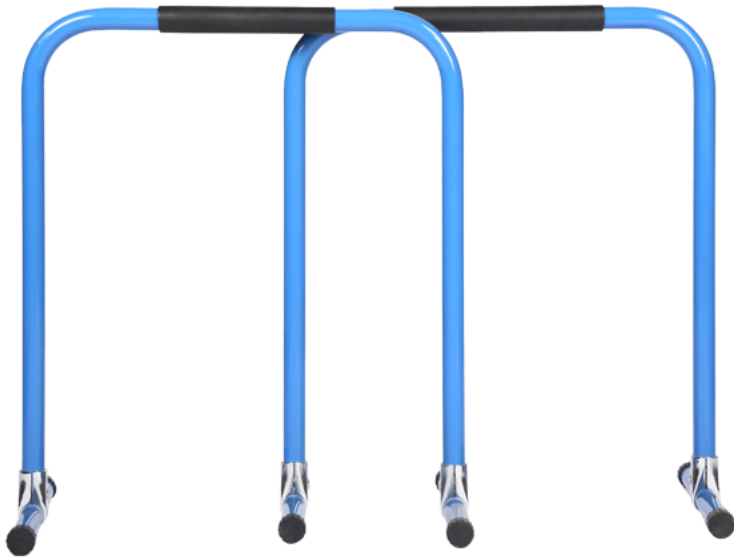

Products Show

Weight: 4.98kg

Main tube:

ϕ 38*2.5mm

Customer Photo

As a dynamic team, we have 12 years experience in this market. So we study hard, learn more from our customer, we hope we can become one of the largest and professional supplier in China in this market.

Packing & Delivery

Selling Units: Single item

Single package size: 24.2"*14.6"*28.9"

Single gross weight: 4.98 kg

Package Type: 5 layers plus cardboard / set

Delivery Details : 3-30 days after order of Solid bicycle tire tubes