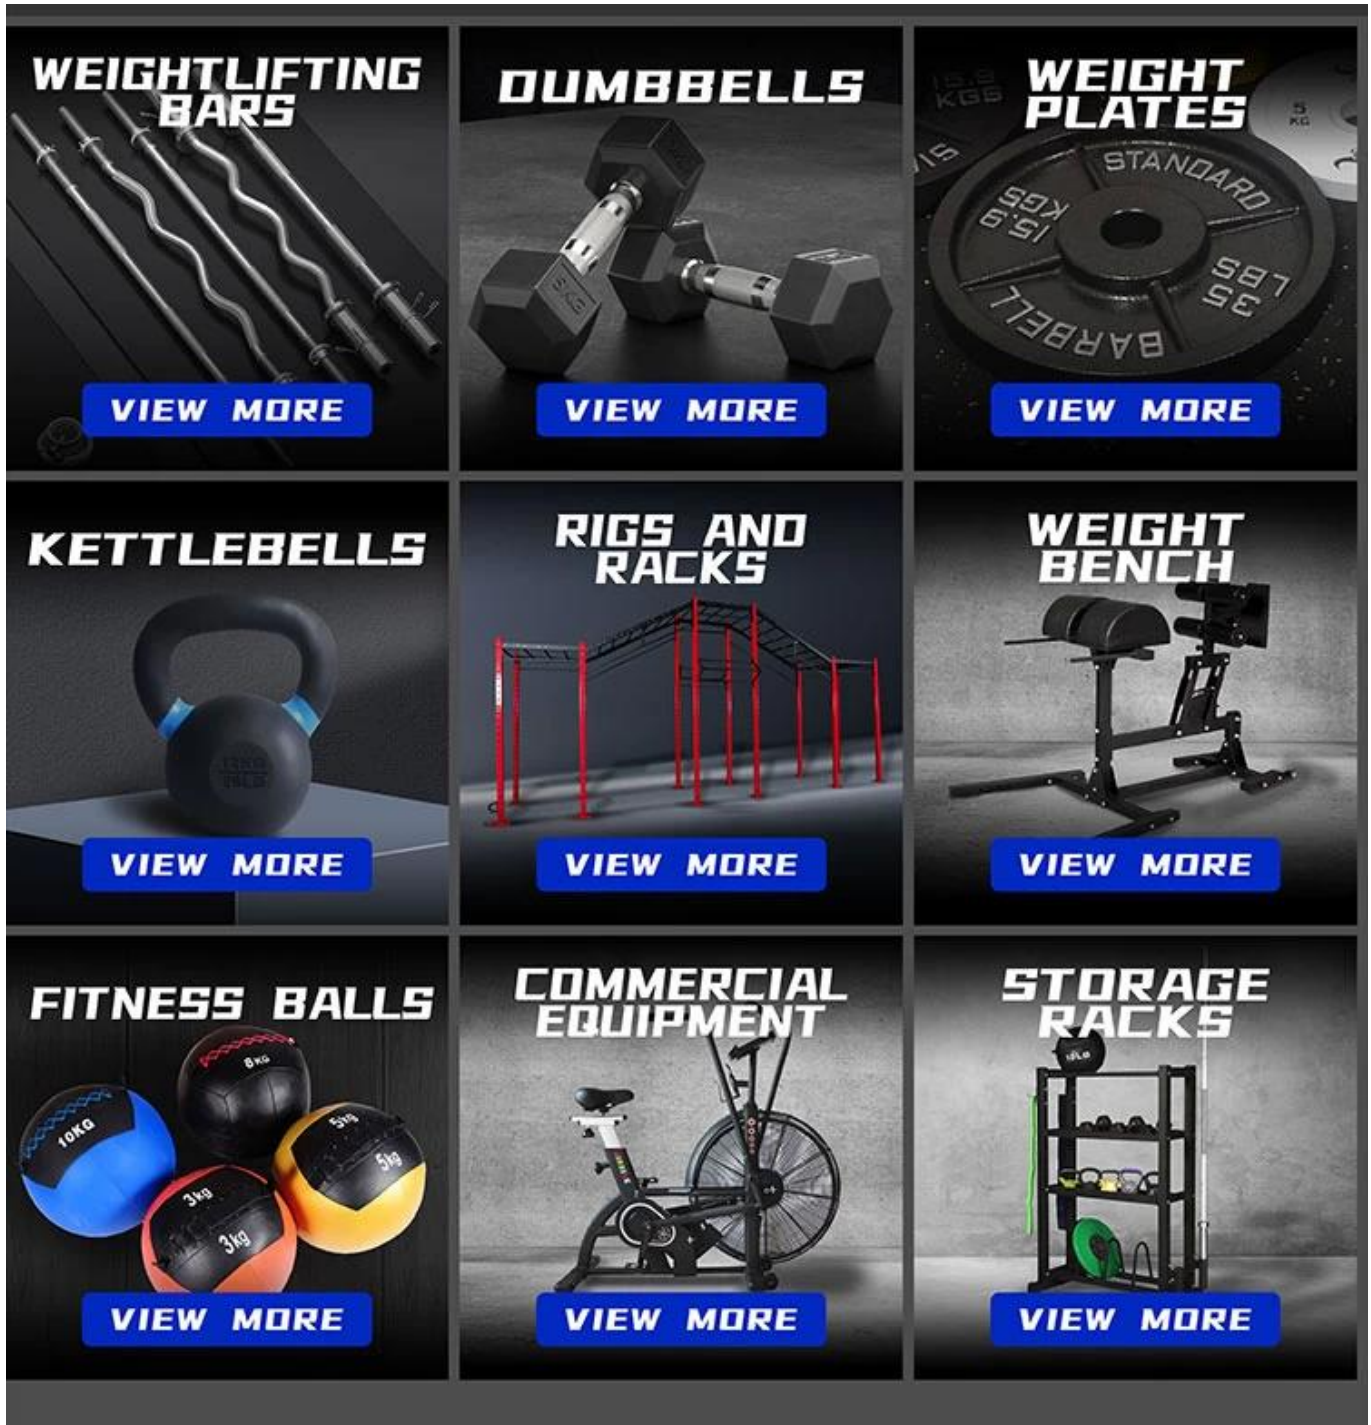

## Product Description

These are adjustable dumbbells that allow the user to easily adjust the weight with one hand. Knurling on the grip area prevents slippage and provides a good grip. Stylish and compact variable dumbbell design. You can change the weight with one hand, so it is convenient for the last push lowering the weight gradually without taking up an interval.

## Product show

XYSFITNESS

兴亚健身

**Package:**

**Related Products**