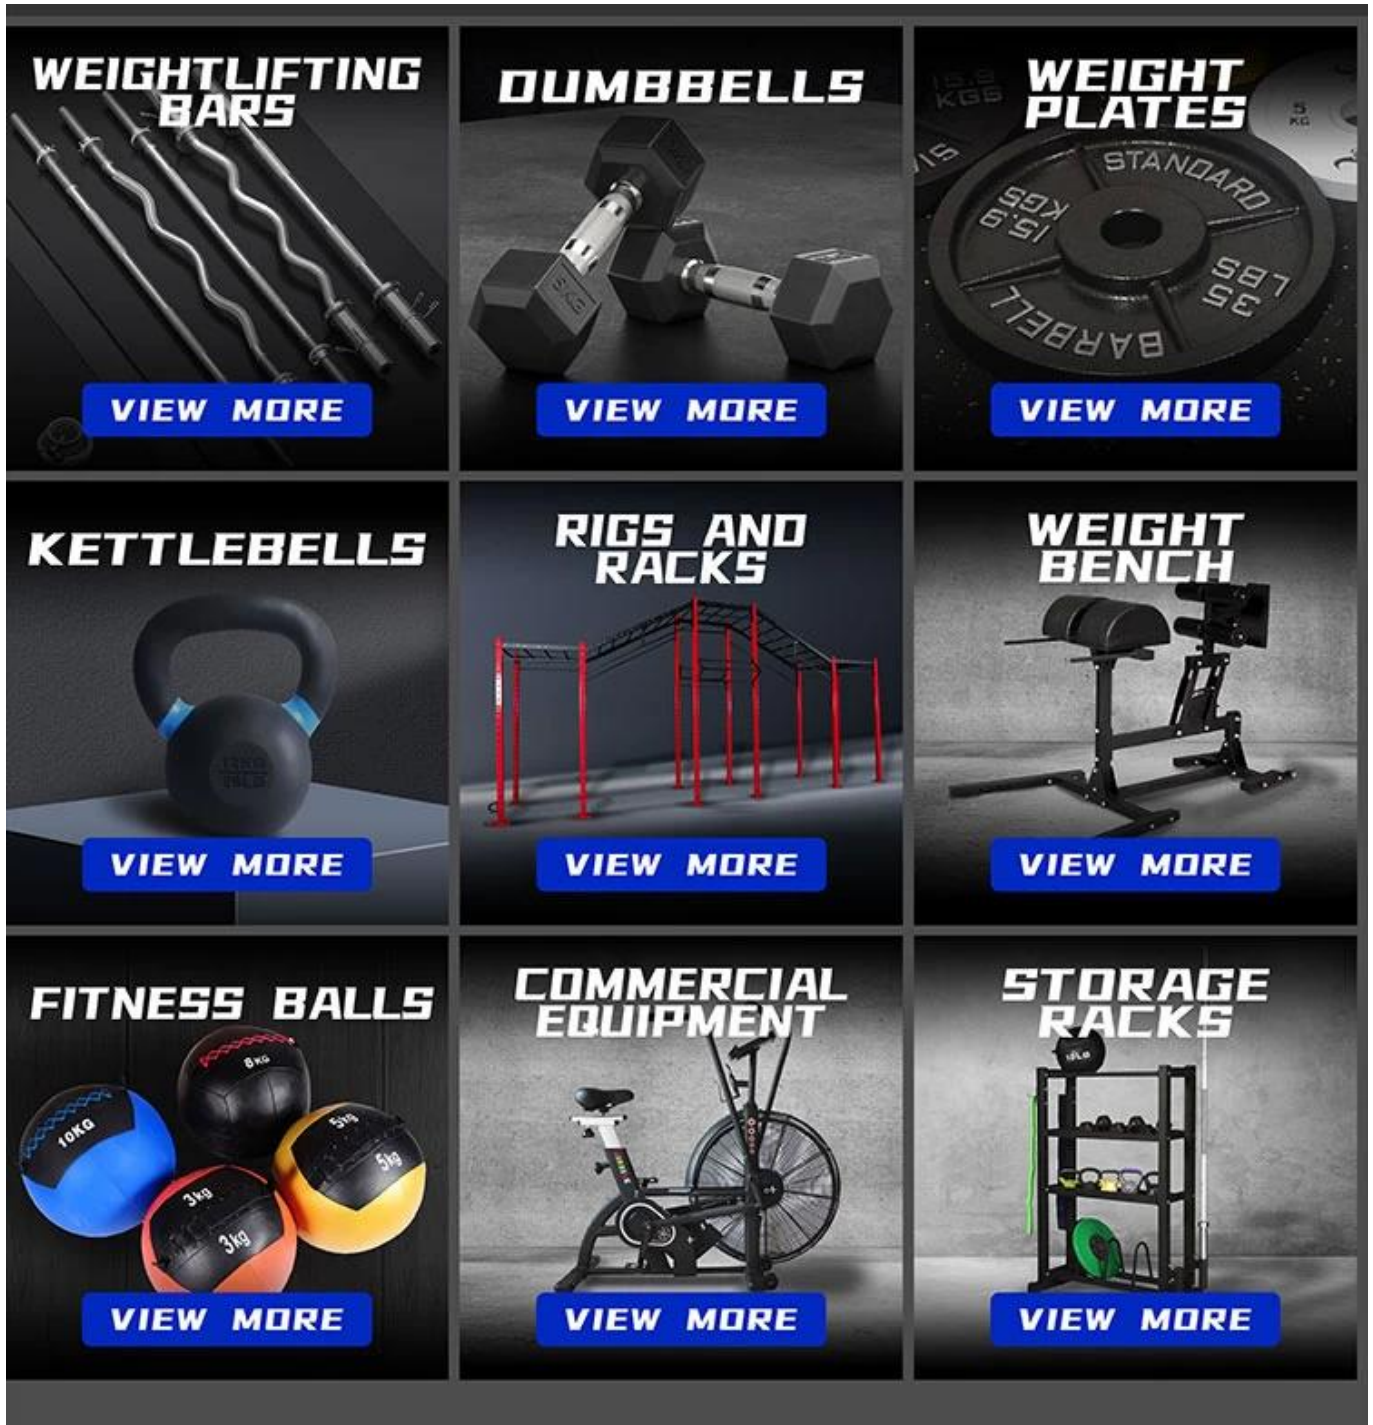

Product Specification:

- 1. This heavy gauge steel T-Bar row landmine platform is versatile and easy to use, making you experience the outstanding performance in a broad range of exercises including rows, squats, deadlifts, presses and many more, which extensively exercise the whole body.
- 2. Rope anchor gives the extra benefit for attaching fitness ropes to this device for surprisingly effective strength training and aerobic endurance with ropes, barbells and plates.

Product show

Easy Installation

1. Insert T-Bar Row into the weight plates.
2. Insert fit bar into the metal tubing.
3. Tighten the bar in place with the secure knob.

180°

Swivel Up & Down

360°

Swivel Left & Right

One Arm Row

One-Arm Floor Press

Bent Over Row

Shoulder Press

Package:

Related Products

About Xingya

Shandong Xingya Sports Fitness Inc. is a professional exercise equipment enterprise for development, production and sales of rigs,,racks,kettlebells,weight plates and cardio equipment.([body solid power rack j hooks supplier china](#))We have more than 12 years' experience in exporting and 20 years' in producing fitness machines.

Upon the advanced production equipment and strict quality control system,we supply customers nice quality products.

Our company always attend different kinds of fairs. We have the Canton Fair booth every year which is offered by our government.We always go to Australia, Germany, New Zealand,America and Brazil for fitness equipment fairs.