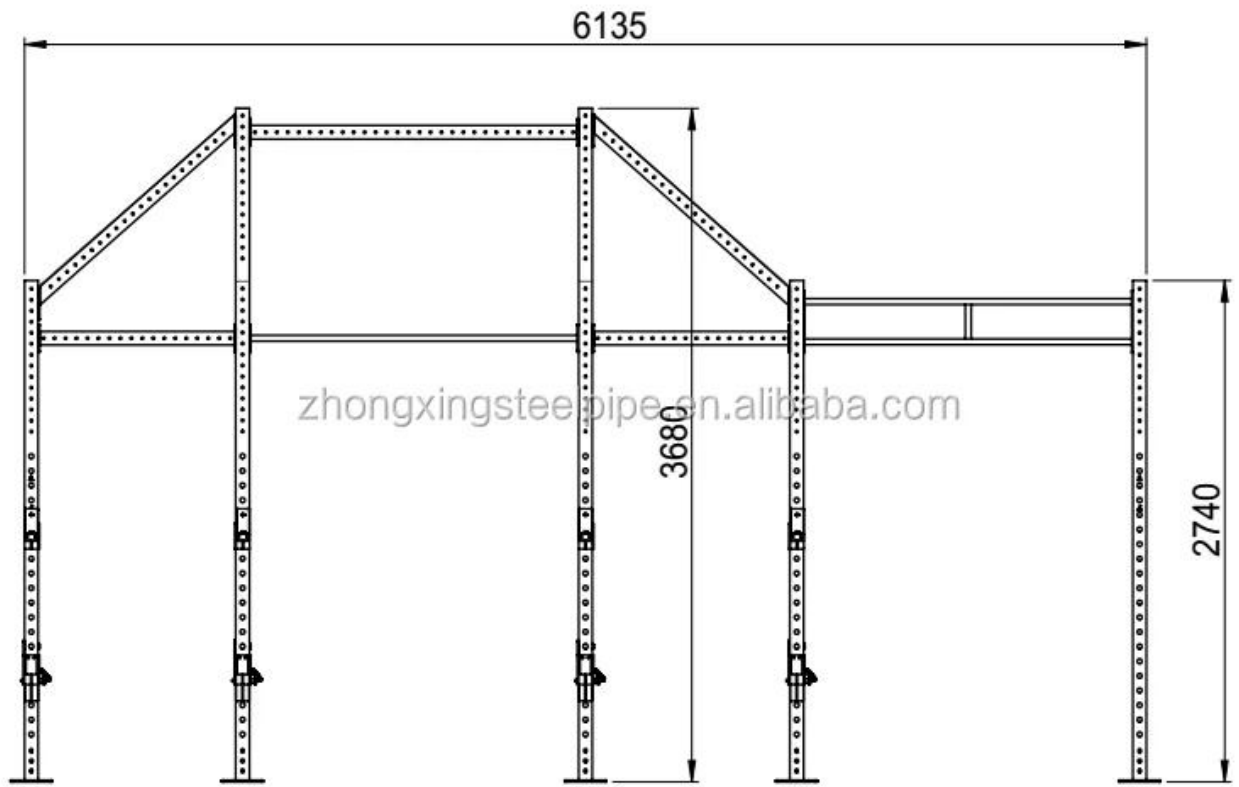

# Vertical Fitness Equipment Multifunctional Fitness Rig

Uprights size: 65 x65 x3mm, total length is 270cm.

Other accessories can be added according to the customers' exact needs.

The color of the product can be customized according to the requirements of customer when the quantity is enough.

Muscle-up Bar, Flying Cross Bar, Vertical Plate Storage, Spotter Arms

Dip Horns, Band Hook, Pegs Bar, Step Up Platform

**Please refer to our website for more details of those accessories.**

1. Material:	Iron
2. Color:	Black or other colors
3. Size:	65 x65 x3mm, total length is 270cm.
4. Logo:	Could add customized logo on our Rack
5. MOQ:	4pcs
6. Sample Time:	(1)3-7days-If need customized logo. (2)within 2days- for existing samples
7. OEM Service:	Yes
8. Certification Available:	Yes
9. Packing details:	Each in a carton
10. Production Capacity:	100,000set per month
11. Payment Term	L/C,T/T,D/P,PAYPAL,WESTERN UNION,MONEY GRAM

zhongxingsteelpipe.en.alibaba.com

zhongxingsteelpipe.en.alibaba.com

zhongxingsteelpipe.en.alibaba.com

NO.	MODEL	QTY	PICTURE	pc/box	box	MEASN: mm			N. W. : kg	G. W. : kg	CBM	TOTAL N.W.	TOTAL G.W.	TOTAL CBM	
1	CF-UT9R	6	pcs		1	6	105	105	2800	22	24	0.0309	132	144	0.1852
2	CF-UT12R	4	pcs		1	4	105	105	3750	30	32	0.0413	120	128	0.1654
3	CF-MB6R (1.8米)	16	pcs		2	8	1835	180	130	13	14.3	0.0429	104	114.4	0.3435
4	CF-CB4R (1.1米)	4	pcs		2	2	1115	185	170	19.8	21	0.0351	39.6	42	0.0701
5	CF-CB6R (1.8米)	2	pcs		2	1	1835	185	170	29	31	0.0577	29	31	0.0577
6	CF-ECB34R	4	pcs		2	2	1600	205	175	23	25	0.0574	46	50	0.1148
7	CF-SCB6R (1.8米)	5	pcs		2	2.5	1845	375	120	19	21	0.0830	47.5	52.5	0.2076
8	CF-BHR	4	pcs		2	2	330	260	100	5	6	0.0086	10	12	0.0172
9	CF-SHR	4	pcs		2	2	760	550	110	16	17.5	0.0460	32	35	0.0920
10	Dual Bar-B	2	pcs		2	1	1850	380	130	30	32	0.0914	30	32	0.0914
												560.1	608.9	1.2534	