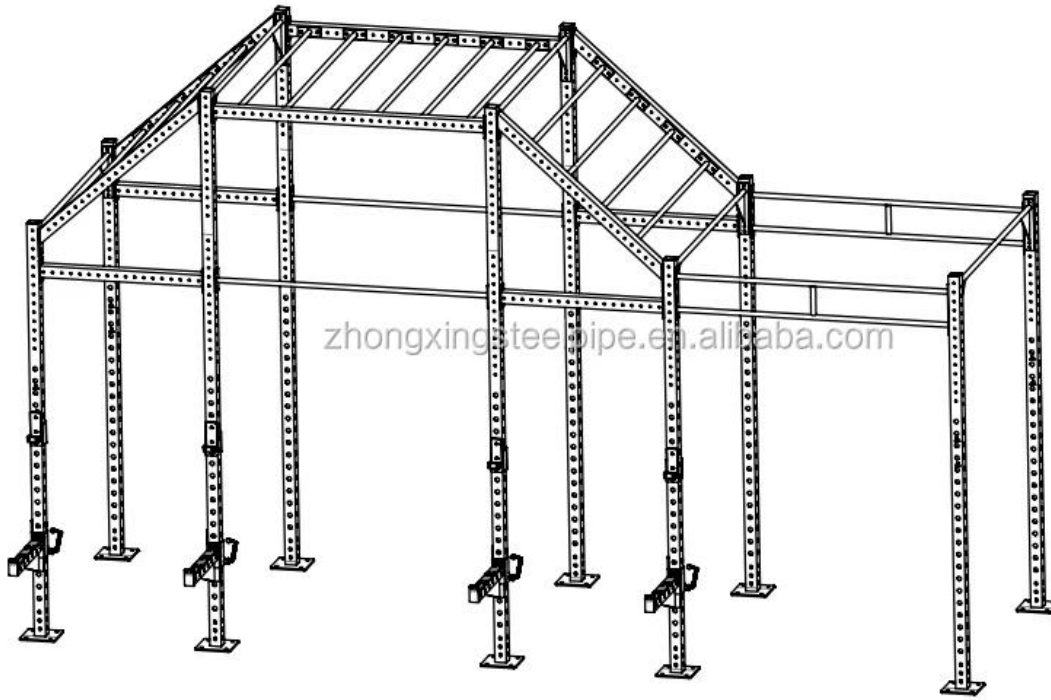

# Vertical Fitness Equipment Multifunctional Fitness Rig

Uprights size: 65 x65 x3mm, total length is 270cm.

Other accessories can be added according to the customers' exact needs.

The color of the product can be customized according to the requirements of customer when the quantity is enough.

Muscle-up Bar, Flying Cross Bar, Vertical Plate Storage, Spotter Arms

Dip Horns, Band Hook, Pegs Bar, Step Up Platform

**Please refer to our website for more details of those accessories.**

1. Material:	Iron
2. Color:	Black or other colors
3. Size:	65 x65 x3mm, total length is 270cm.
4. Logo:	Could add customized logo on our Rack
5. MOQ:	4pcs
6. Sample Time:	(1)3-7days-If need customized logo. (2)within 2days- for existing samples
7. OEM Service:	Yes
8. Certification Available:	Yes
9. Packing details:	Each in a carton
10. Production Capacity:	100,000set per month
11. Payment Term	L/C,T/T,D/P,PAYPAL,WESTERN UNION,MONEY GRAM

zhongxingsteelpipe.en.alibaba.com

zhongxingsteelpipe.en.alibaba.com

zhongxingsteelpipe.en.alibaba.com

NO.	MODEL	QTY	PICTURE	pc/box	box	MEASN: mm			N. W. : kg	G. W. : kg	CBM	TOTAL N.W.	TOTAL G.W.	TOTAL CBM	
1	CF-UT9R	6	pcs		1	6	105	105	2800	22	24	0.0309	132	144	0.1852
2	CF-UT12R	4	pcs		1	4	105	105	3750	30	32	0.0413	120	128	0.1654
3	CF-MB6R (1.8米)	16	pcs		2	8	1835	180	130	13	14.3	0.0429	104	114.4	0.3435
4	CF-CB4R (1.1米)	4	pcs		2	2	1115	185	170	19.8	21	0.0351	39.6	42	0.0701
5	CF-CB6R (1.8米)	2	pcs		2	1	1835	185	170	29	31	0.0577	29	31	0.0577
6	CF-ECB34R	4	pcs		2	2	1600	205	175	23	25	0.0574	46	50	0.1148
7	CF-SCB6R (1.8米)	5	pcs		2	2.5	1845	375	120	19	21	0.0830	47.5	52.5	0.2076
8	CF-BHR	4	pcs		2	2	330	260	100	5	6	0.0086	10	12	0.0172
9	CF-SHR	4	pcs		2	2	760	550	110	16	17.5	0.0460	32	35	0.0920
10	Dual Bar-B	2	pcs		2	1	1850	380	130	30	32	0.0914	30	32	0.0914
												560.1	608.9	1.2534	