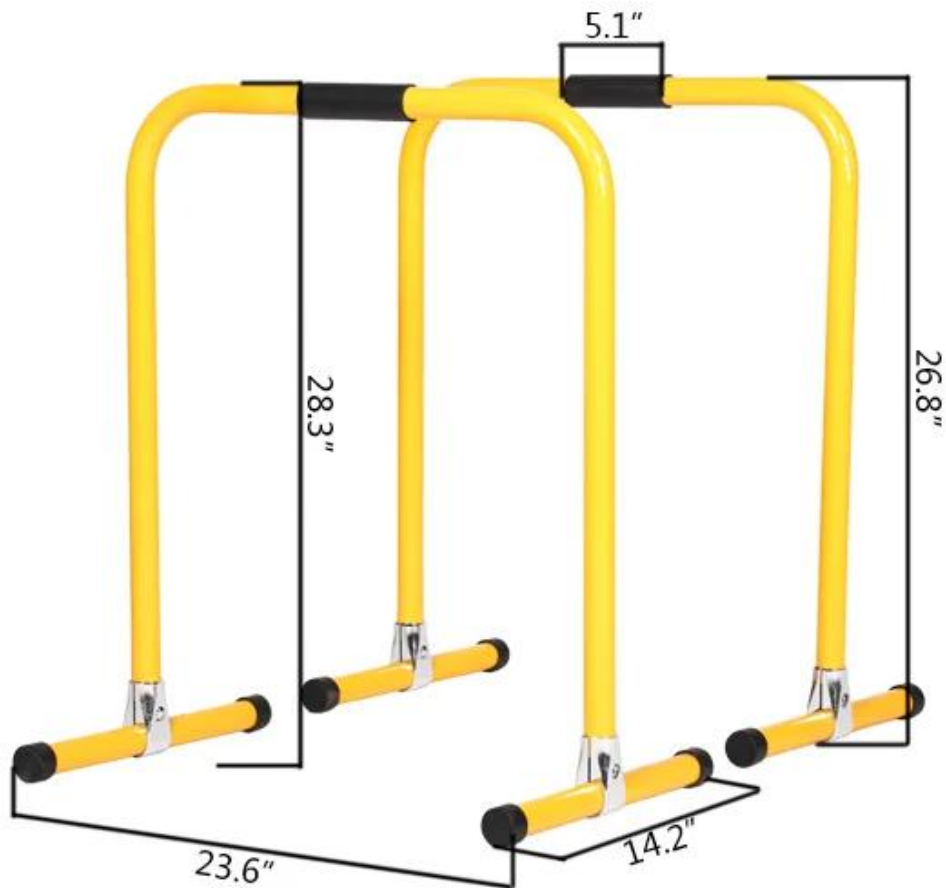

Mostra prodotti

High position yellow push-ups frame

- The High position yellow push-ups frame is made of stainless steel tubes of $\varphi 38 \times 2.5\text{mm}$, which are corrosion-resistant and wear-resistant with high-quality steel spray paint. Thickening the wall is safer. High quality foam armrest, anti-slip and anti-slip during exercise.
- The bottom is equipped with anti-skid foot pad, which can effectively prevent skid, dryness, scratch and use more smoothly. The joint is fixed with anti-skid screws, so you don't have to worry about shaking in the movement to ensure the product is not loose.

Weight: 4.88kg

Main tube:

φ 38*2.5mm

La nostra azienda

SHANDONG XINGYA SPORT FITNESS INC è un'azienda di attrezzature per esercizi professionali per lo sviluppo, la produzione e la vendita di manubri, bilancieri, kettlebell, materassini, cremagliere e altri prodotti rivestiti in gomma e di immersione.

Dimensioni del pacchetto singolo: 23,6 " * 14,2 " * 28,3 "

Peso lordo singolo: 4,88 kg

Tipo di confezione: 5 strati più cartone / set

Contattaci

Billy Zhu

WhatsApp: +86 18865279976

Wechat: +86 18865279976

Email: billyzhu dot xysfitness.cn