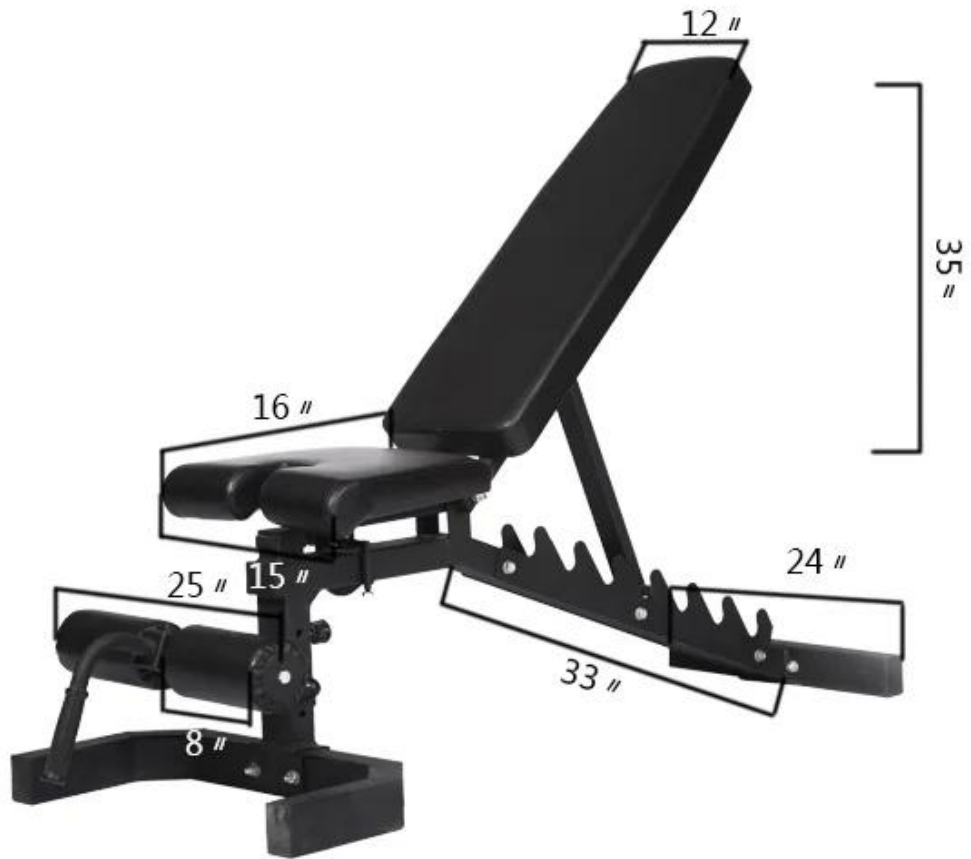

0 1 2 3 4 5 6 7 8 9 A B C D E F G H I J K L M N O P Q R S T U V W X Y Z

Main tube:
50*70*2.5mm

Adjustable dumbbells stool

·Manufactured with a supportive low-profile, the high-grade commercial reinforced steel frame features solid welding throughout for a sturdy benchensuring both you and your weights are well supported with rubber feet to absorb shock, prevent scratching and skidding. Enjoy the double padded foam cushioning for firm yet soft support during your workouts, upholstered in water resistant thick textured vinyl fabric.

·Weight bench comes with a 7 ladder adjustments using built-in heavy duty safeguard steel slots allowing users to adjust and secure the bench back pad completely flat, upright, or in multi-level incline and decline positions. 2seat adjustments allow for raising or lowering the bench seat. Utilize the versatile adjustment features to effortlessly achieve over 30 different exercises for a full body workout.