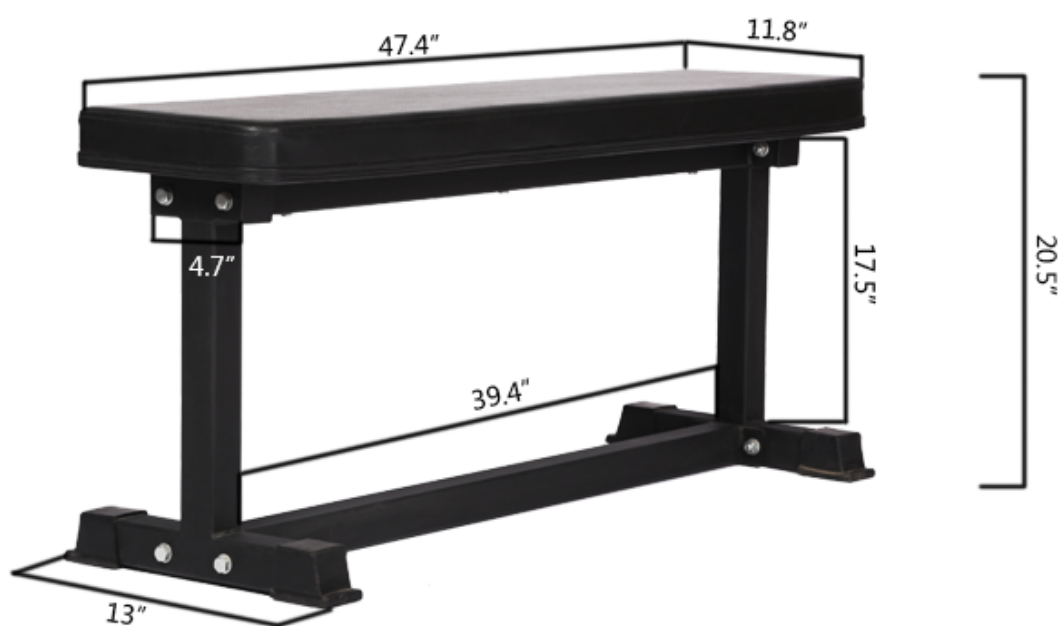

Weight: 25kg

Main tube:
50*50*3.0mm

Flat bench

·The flat bench is made of 50*50*3.0mm steel, with thicker supporting frame, thicker panel and greater bearing capacity.The panel is made of environment-friendly PU leather, which is wear-resistant, anti-crack, comfortable, anti-sweat and anti-scratch

·Each part is equipped with anti-skid screws, which are fixed with anti-skid screws. There is no need to worry about shaking in the movement to ensure the safety of the product.The bottom adopts threaded foot sleeve, which can effectively prevent slip, dryness and scratch