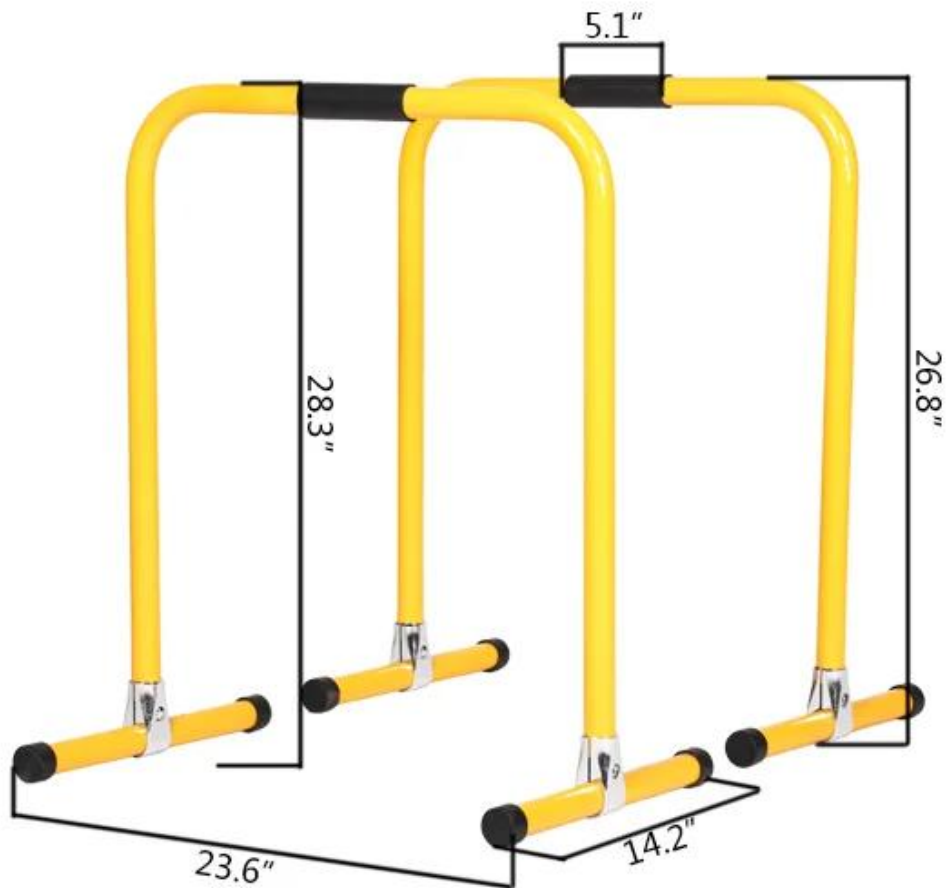

Mostra prodotti

High position yellow push-ups frame

- The High position yellow push-ups frame is made of stainless steel tubes of $\varphi 38 \times 2.5\text{mm}$, which are corrosion-resistant and wear-resistant with high-quality steel spray paint. Thickening the wall is safer. High quality foam armrest, anti - slip and anti - slip during exercise.
- The bottom is equipped with anti-skid foot pad, which can effectively prevent skid, dryness, scratch and use more smoothly. The joint is fixed with anti-skid screws, so you don't have to worry about shaking in the movement to ensure the product is not loose.

Weight: 4.88kg

Main tube:

φ 38*2.5mm

La nostra azienda

SHANDONG XINGYA SPORT FITNESS INC è un'azienda di attrezzature sportive professionali per lo sviluppo, produzione e vendita di manubri, bilancieri, kettlebell, materassini, cremagliere e altri prodotti di gomma e di immersione.