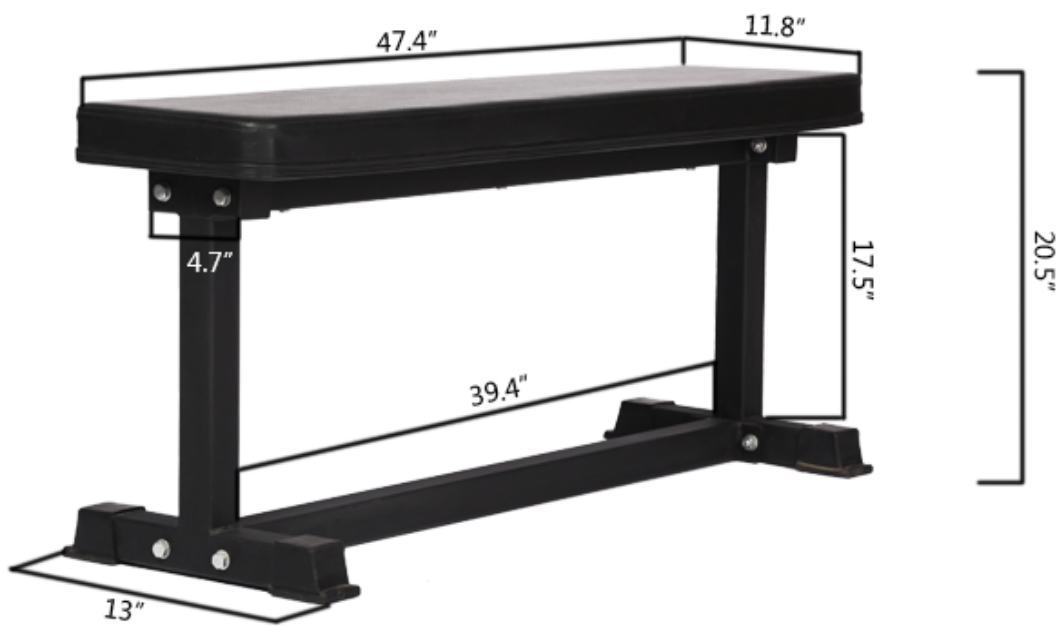

Producten tonen

Weight: 25kg

Main tube:  
50\*50\*3.0mm

## Flat bench

·The flat bench is made of 50\*50\*3.0mm steel, with thicker supporting frame, thicker panel and greater bearing capacity.The panel is made of environment-friendly PU leather, which is wear-resistant, anti-crack, comfortable, anti-sweat and anti-scratch

·Each part is equipped with anti-skid screws, which are fixed with anti-skid screws. There is no need to worry about shaking in the movement to ensure the safety of the product.The bottom adopts threaded foot sleeve, which can effectively prevent slip, dryness and scratch