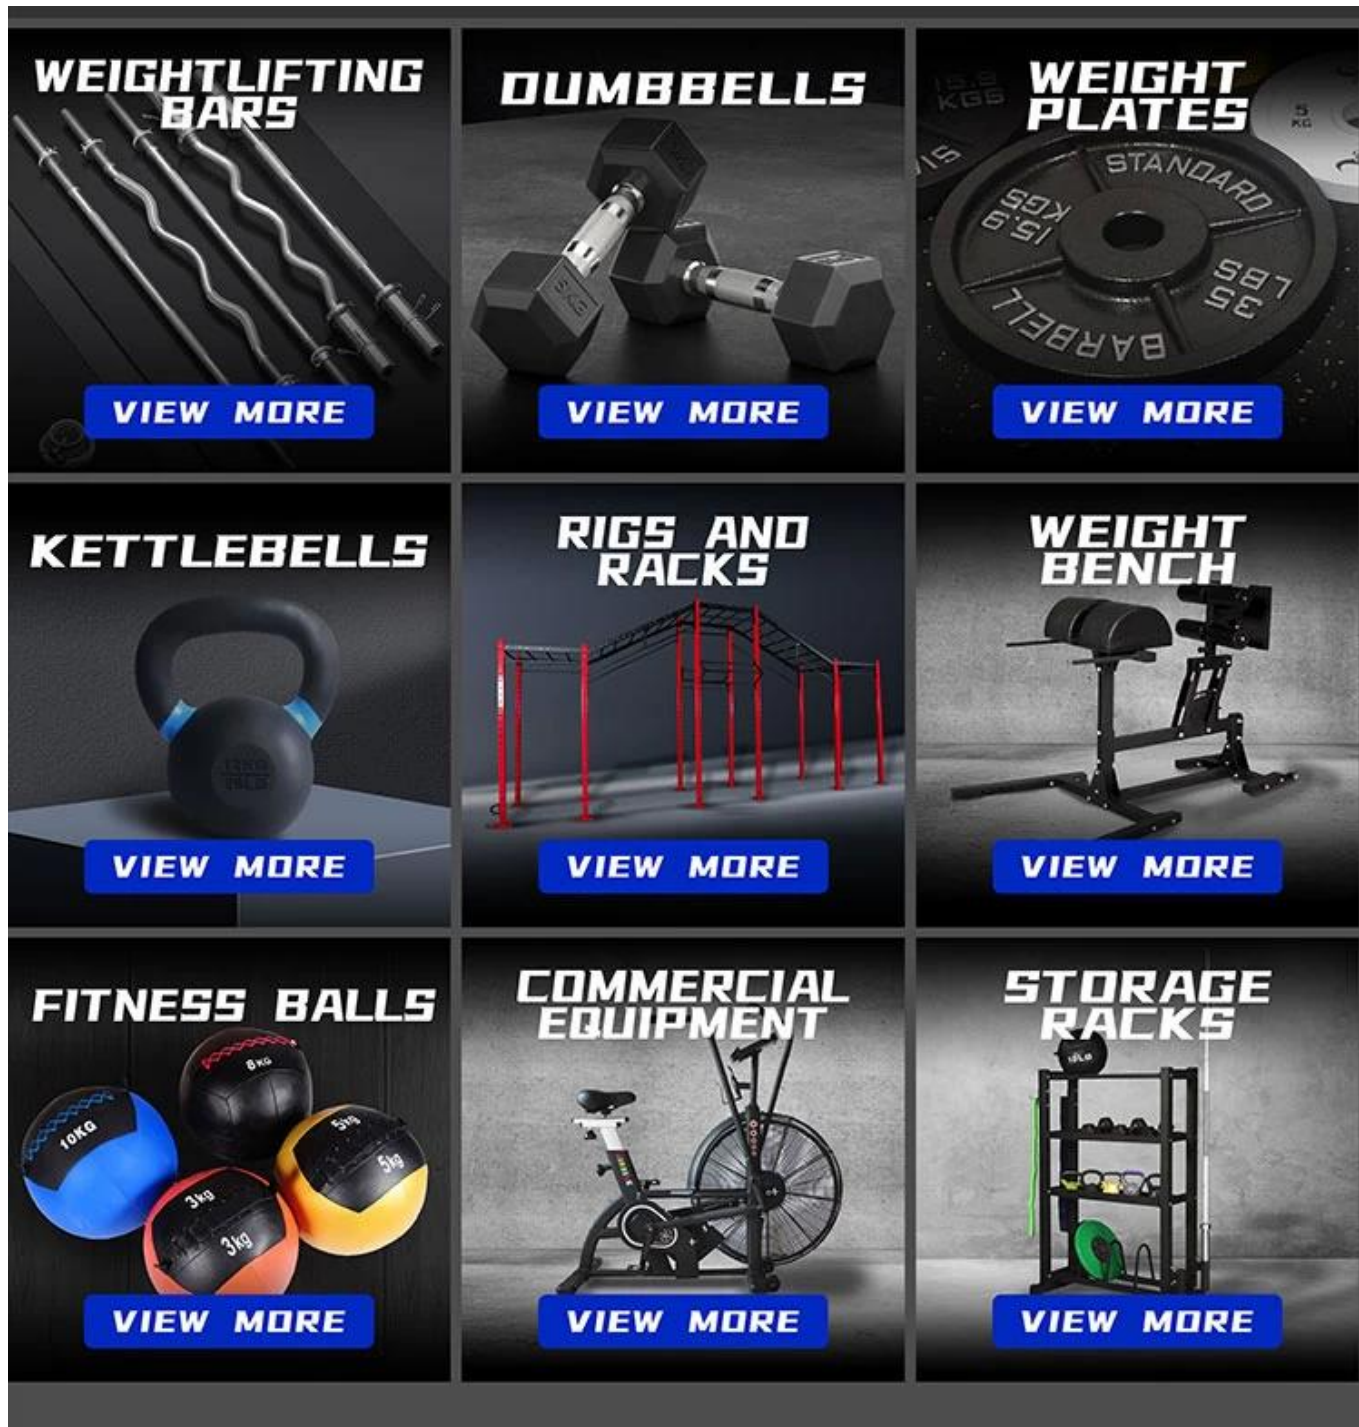

Over Xingya

Shandong Xingya Sports Fitness Inc. is een professionele onderneming voor fitnessapparatuur voor de ontwikkeling, productie en verkoop van rigs, racks, kettlebells, halterschijven en cardioapparatuur. ([leverancier van kettlebell rack-opslag china](#)) We hebben meer dan 12 jaar ervaring in het exporteren en 20 jaar in het produceren van fitnessapparaten.

Op basis van de geavanceerde productieapparatuur en het strikte kwaliteitscontrolesysteem leveren wij klanten mooie kwaliteitsproducten.