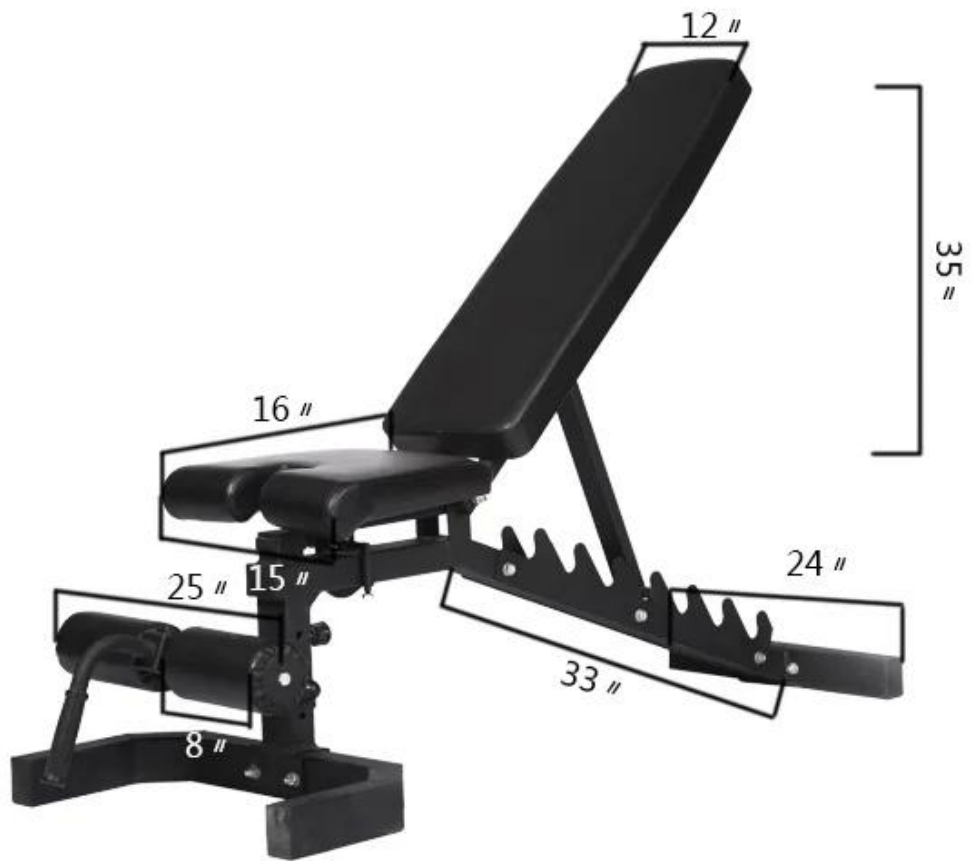

Opis produktu

Cecha:

Przekształć dowolną przestrzeń w osobiste centrum fitness o dowolnej wadze

Dopasowuje do czterech różnych pozycji dla ponad 30 różnych ćwiczeń

Wyposażony w zdejmowaną klamrę do przytrzymywania nogawek, która zapewnia dodatkowe wsparcie dla pozycji obniżonej

T
/
T
,
L
/
C
,
W
E
S
T
E
R
N
U
N
I
O
N
S
M
O
N
E
Y
G
R
A
M

Produkty Pokaż

Main tube:
50*70*2.5mm

Adjustable dumbbells stool

·Manufactured with a supportive low-profile, the high-grade commercial reinforced steel frame features solid welding throughout for a sturdy benchensuring both you and your weights are well supported with rubber feet to absorb shock, prevent scratching and skidding. Enjoy the double padded foam cushioning for firm yet soft support during your workouts, upholstered in water resistant thick textured vinyl fabric.

·Weight bench comes with a 7 ladder adjustments using built-in heavy duty safeguard steel slots allowing users to adjust and secure the bench back pad completely flat, upright, or in multi-level incline and decline positions. 2seat adjustments allow for raising or lowering the bench seat. Utilize the versatile adjustment features to effortlessly achieve over 30 different exercises for a full body workout.