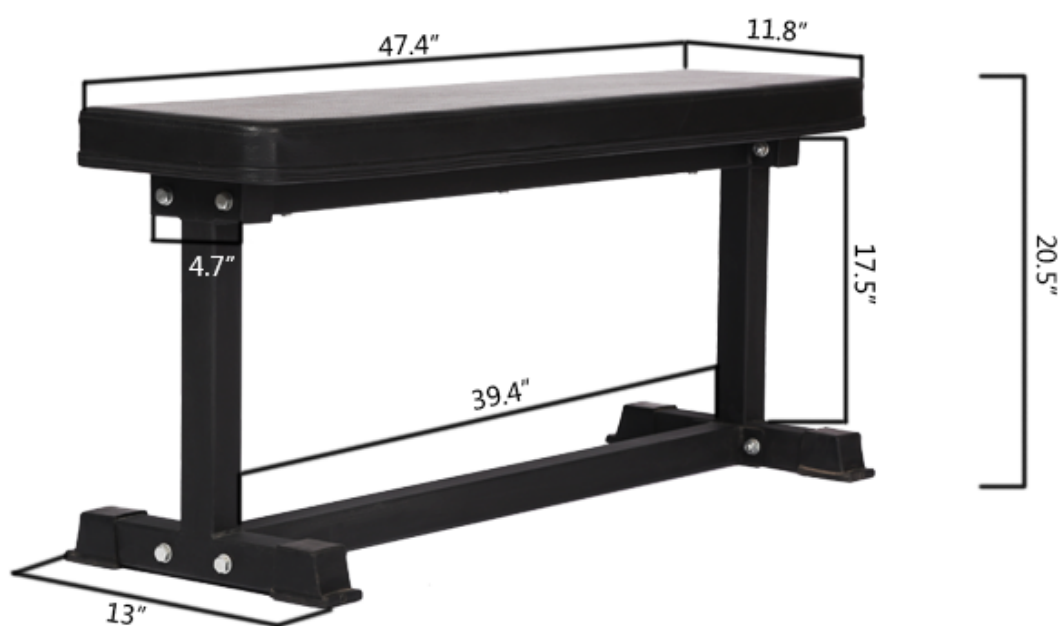

Pokaż produkty

Weight: 25kg

Main tube:  
50\*50\*3.0mm

## Flat bench

·The flat bench is made of 50\*50\*3.0mm steel, with thicker supporting frame, thicker panel and greater bearing capacity.The panel is made of environment-friendly PU leather, which is wear-resistant, anti-crack, comfortable, anti-sweat and anti-scratch