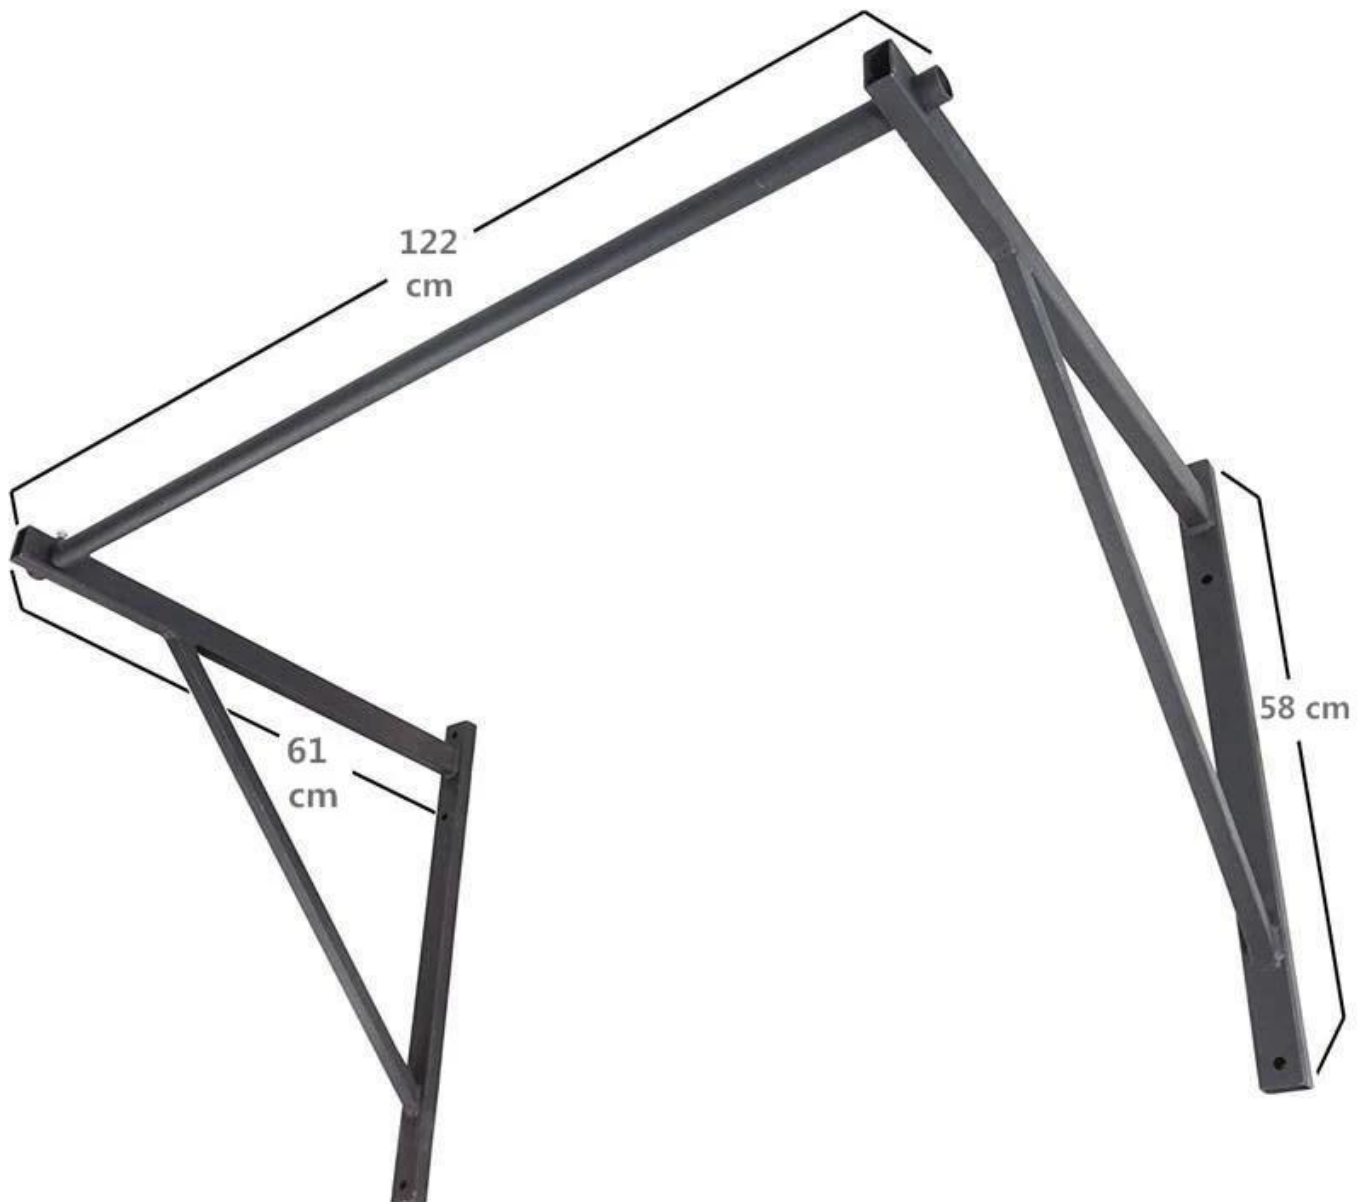

## Product Description

The XYSFitness [wall mounted chin pull up bar](#) use the swear-resisting teel as our [full-scale rigs and racks](#), You have strength goals that can only be met with a high performance mounted bar built for serious gains. This wall mount pull up bar provides the structure you need for [high level training](#) , and this pull up bar easily adds professional grade workouts to any stud framed space with wall or ceiling mount .

This pull up bar can serve as a dependable rings station, as well. If you want to expand the set-up for more athletes, you can daisy-chain additional brackets together by spacing

them out 3-4 feet apart .

To allow for more space for kipping pull-ups, this pull up bar may work better as [wall-mounting rack](#) , as well as for ceiling-mounts in garage gyms with ceilings higher .

### Product Specifications

- Assemble size : 61×58×122 cm
- N.W. / G.W. : 12kg / 14kg
- Material : Wear Resistant Steel
- Carton Dimension : 124×54×10 cm
- Tube size : 40×60×2.5 mm

- Container Loads : 400 sets/20 ft
- Packaging : 1 set/cartons
- Logo : Customer Logo
- Application : Training
- Color : Black , Silvery , White