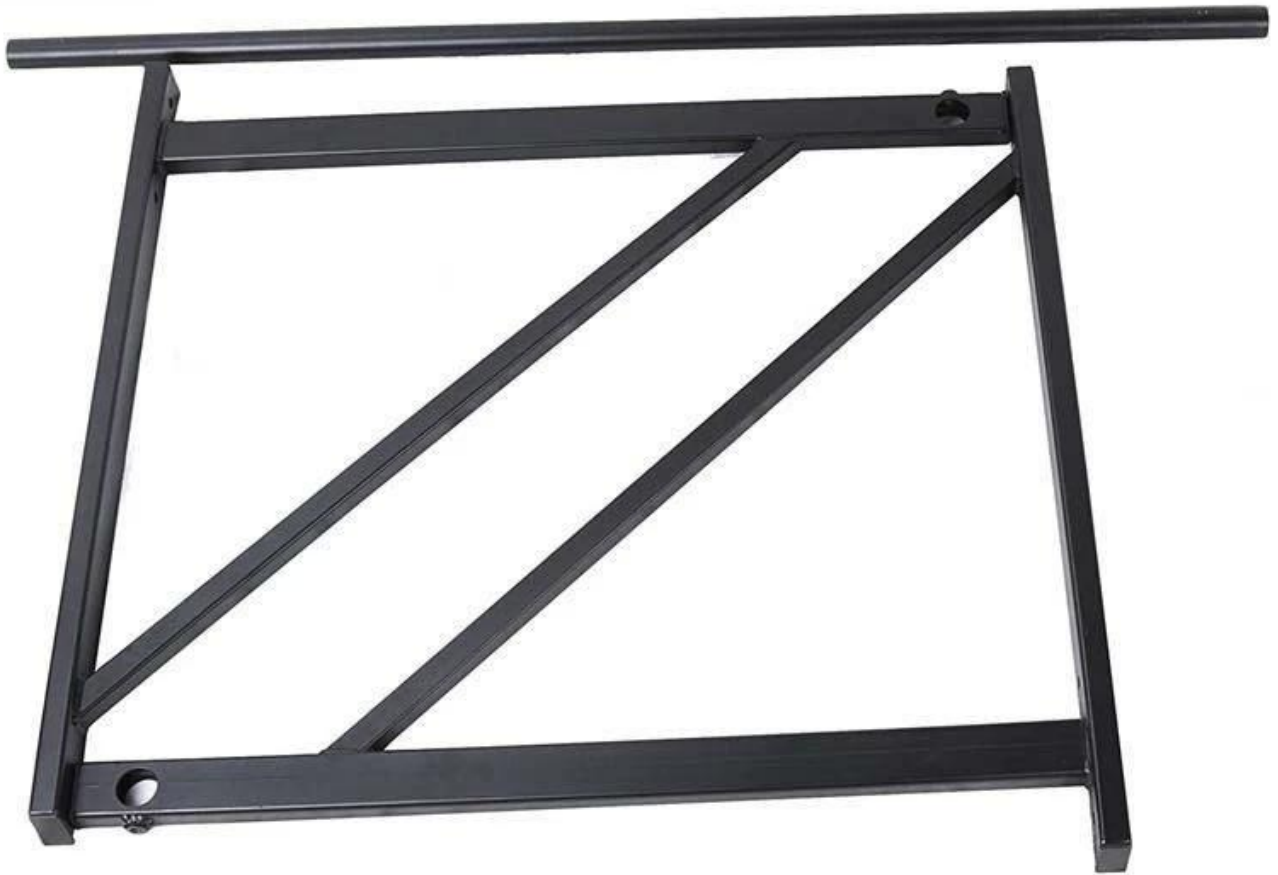

## Product Description

The XYSFitness [wall mounted chin pull up bar](#) use the swear-resisting teel as our [full-scale rigs and racks](#), You have strength goals that can only be met with a high performance mounted bar built for serious gains. This wall mount pull up bar provides the structure you need for [high level training](#) , and this pull up bar easily adds professional grade workouts to any stud framed space with wall or ceiling mount .

To allow for more space for kipping pull-ups, this pull up bar may work better as [wall-mounting rack](#) , as well as for ceiling-mounts in garage gyms with ceilings higher .

### Product Specifications

- Assemble size : 61×58×122 cm
- N.W. / G.W. : 12kg / 14kg
- Material : Wear Resistant Steel
- Carton Dimension : 124×54×10 cm
- Tube size : 40×60×2.5 mm

- Container Loads : 400 sets/20 ft
- Packaging : 1 set/cartons
- Logo : Customer Logo
- Application : Training
- Color : Black , Silvery , White

The main tube of this pull up bar .

Accessories for the pull up bar

You can also hang the gym rings on the bar .