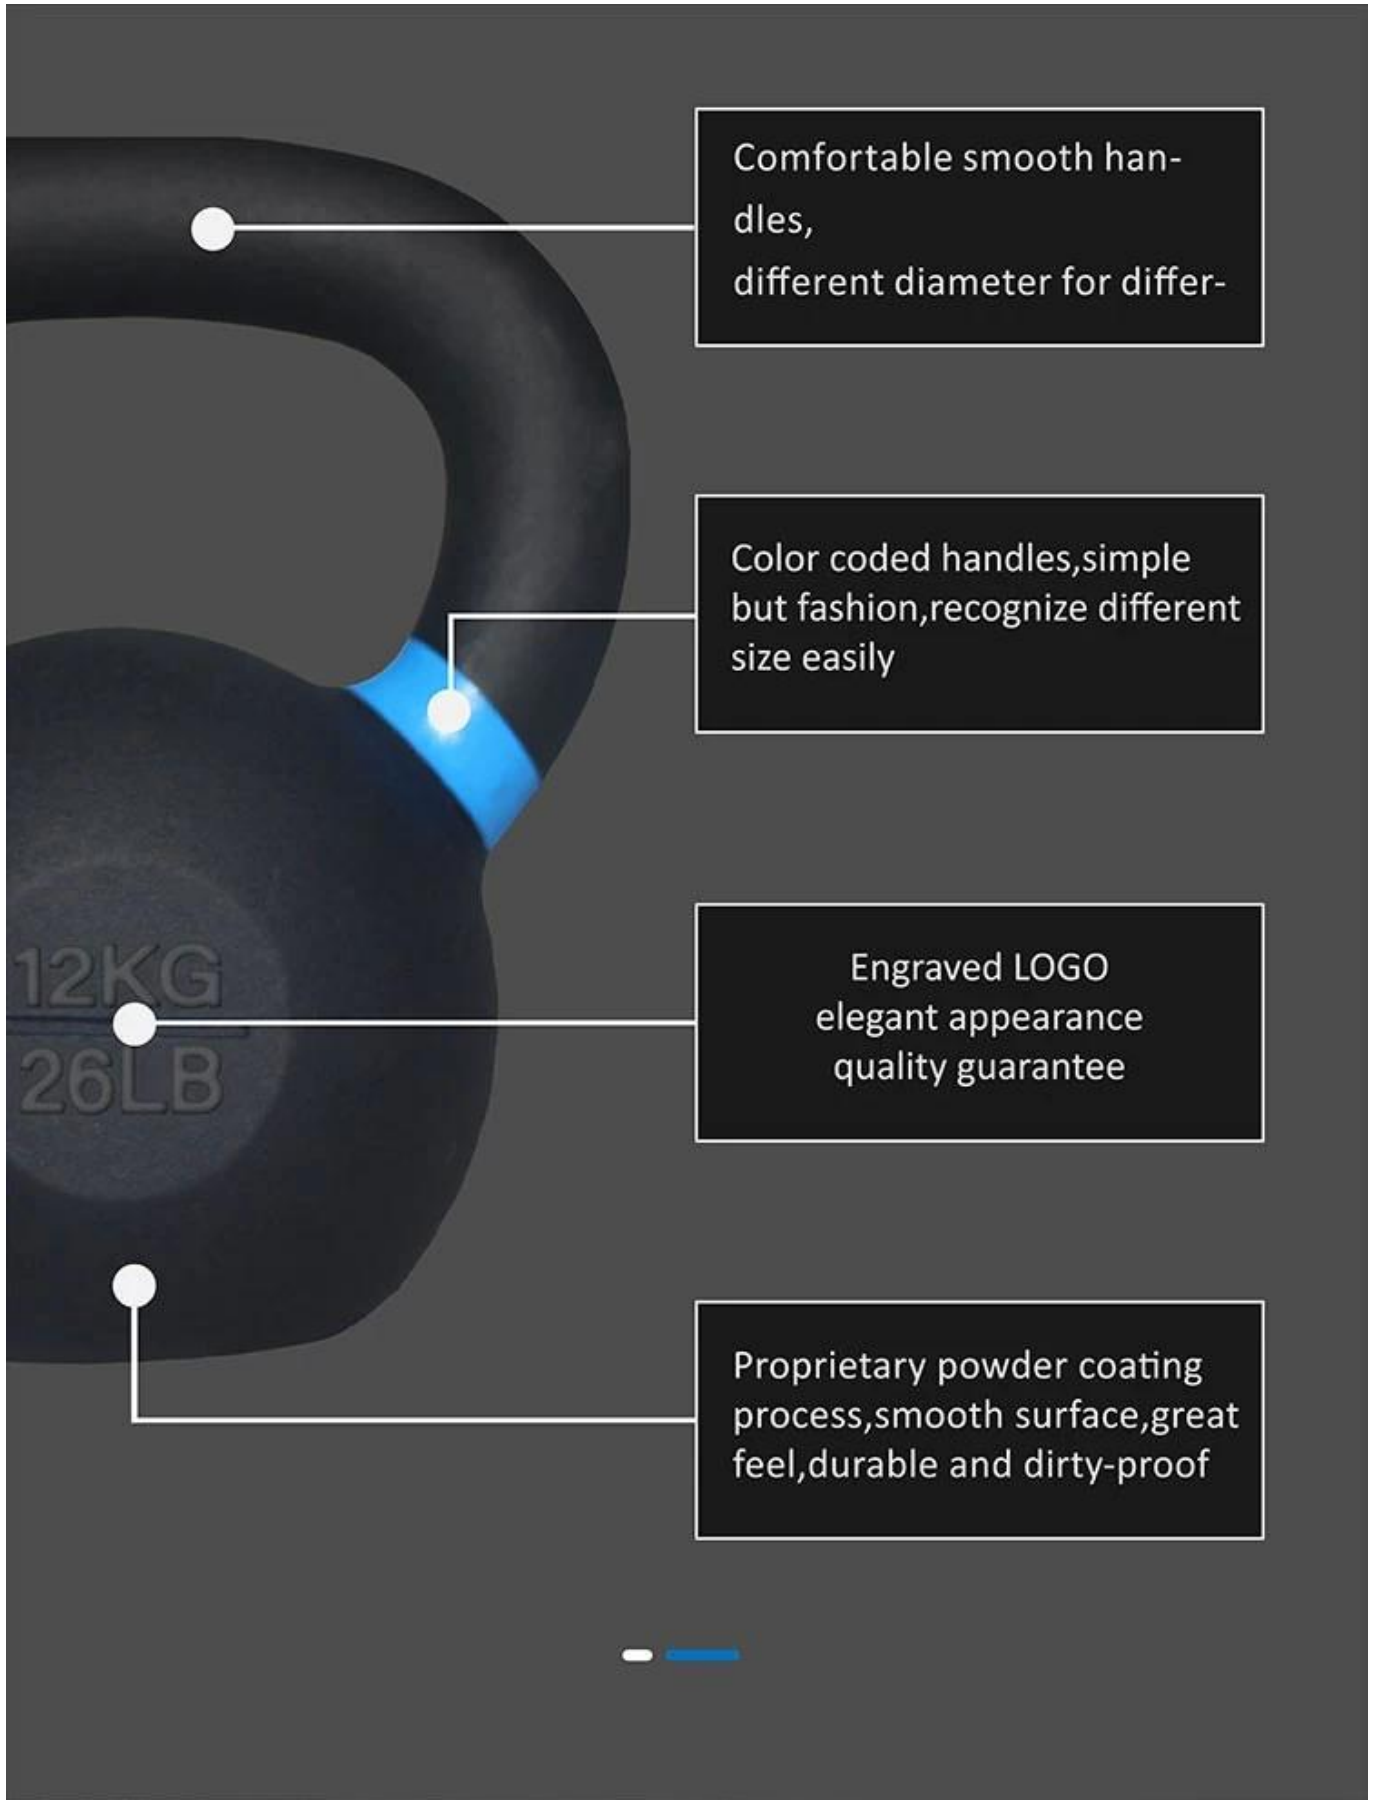

# High Quality Control

Quality Equipment Enjoys Healthy Exercise

Powder  
coated surface

Color coded  
handles

Powder  
coated surface

Customized  
LOGO

Comfortable smooth handles,  
different diameter for differ-

Color coded handles,simple  
but fashion,recognize different  
size easily

Engraved LOGO  
elegant appearance  
quality guarantee

Proprietary powder coating  
process,smooth surface,great  
feel,durable and dirty-proof