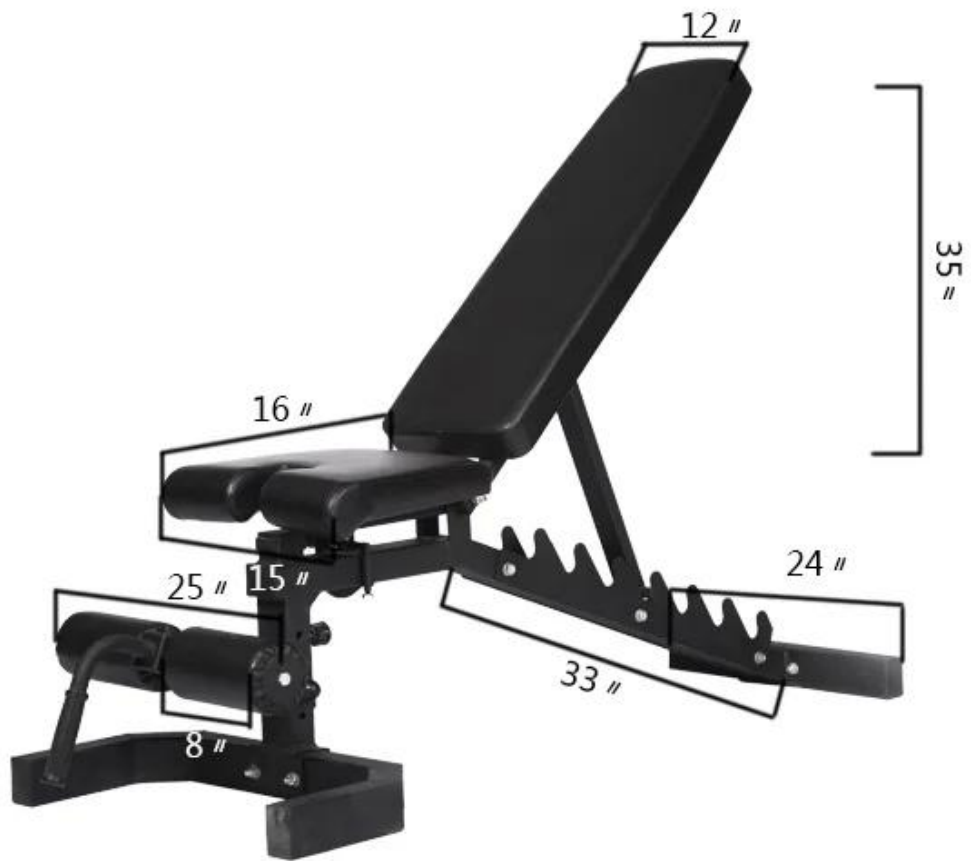

## Product Description

Feature:

Transform any space into a personal free weight fitness center

Adjusts to four different positions for over 30 different exercises

Comes with a removable leg hold-down brace for added decline position support

T  
/  
T  
,  
L  
/  
C  
,  
W  
E  
S  
T  
E  
R  
N  
F  
U  
N  
D  
A  
T  
I  
O  
N  
S  
M  
O  
N  
E  
Y  
G  
R  
A  
M

Products Show

Main tube:  
50\*70\*2.5mm

# Adjustable dumbbells stool

·Manufactured with a supportive low-profile, the high-grade commercial reinforced steel frame features solid welding throughout for a sturdy benchensuring both you and your weights are well supported with rubber feet to absorb shock, prevent scratching and skidding. Enjoy the double padded foam cushioning for firm yet soft support during your workouts, upholstered in water resistant thick textured vinyl fabric.

·Weight bench comes with a 7 ladder adjustments using built-in heavy duty safeguard steel slots allowing users to adjust and secure the bench back pad completely flat, upright, or in multi-level incline and decline positions. 2seat adjustments allow for raising or lowering the bench seat. Utilize the versatile adjustment features to effortlessly achieve over 30 different exercises for a full body workout.