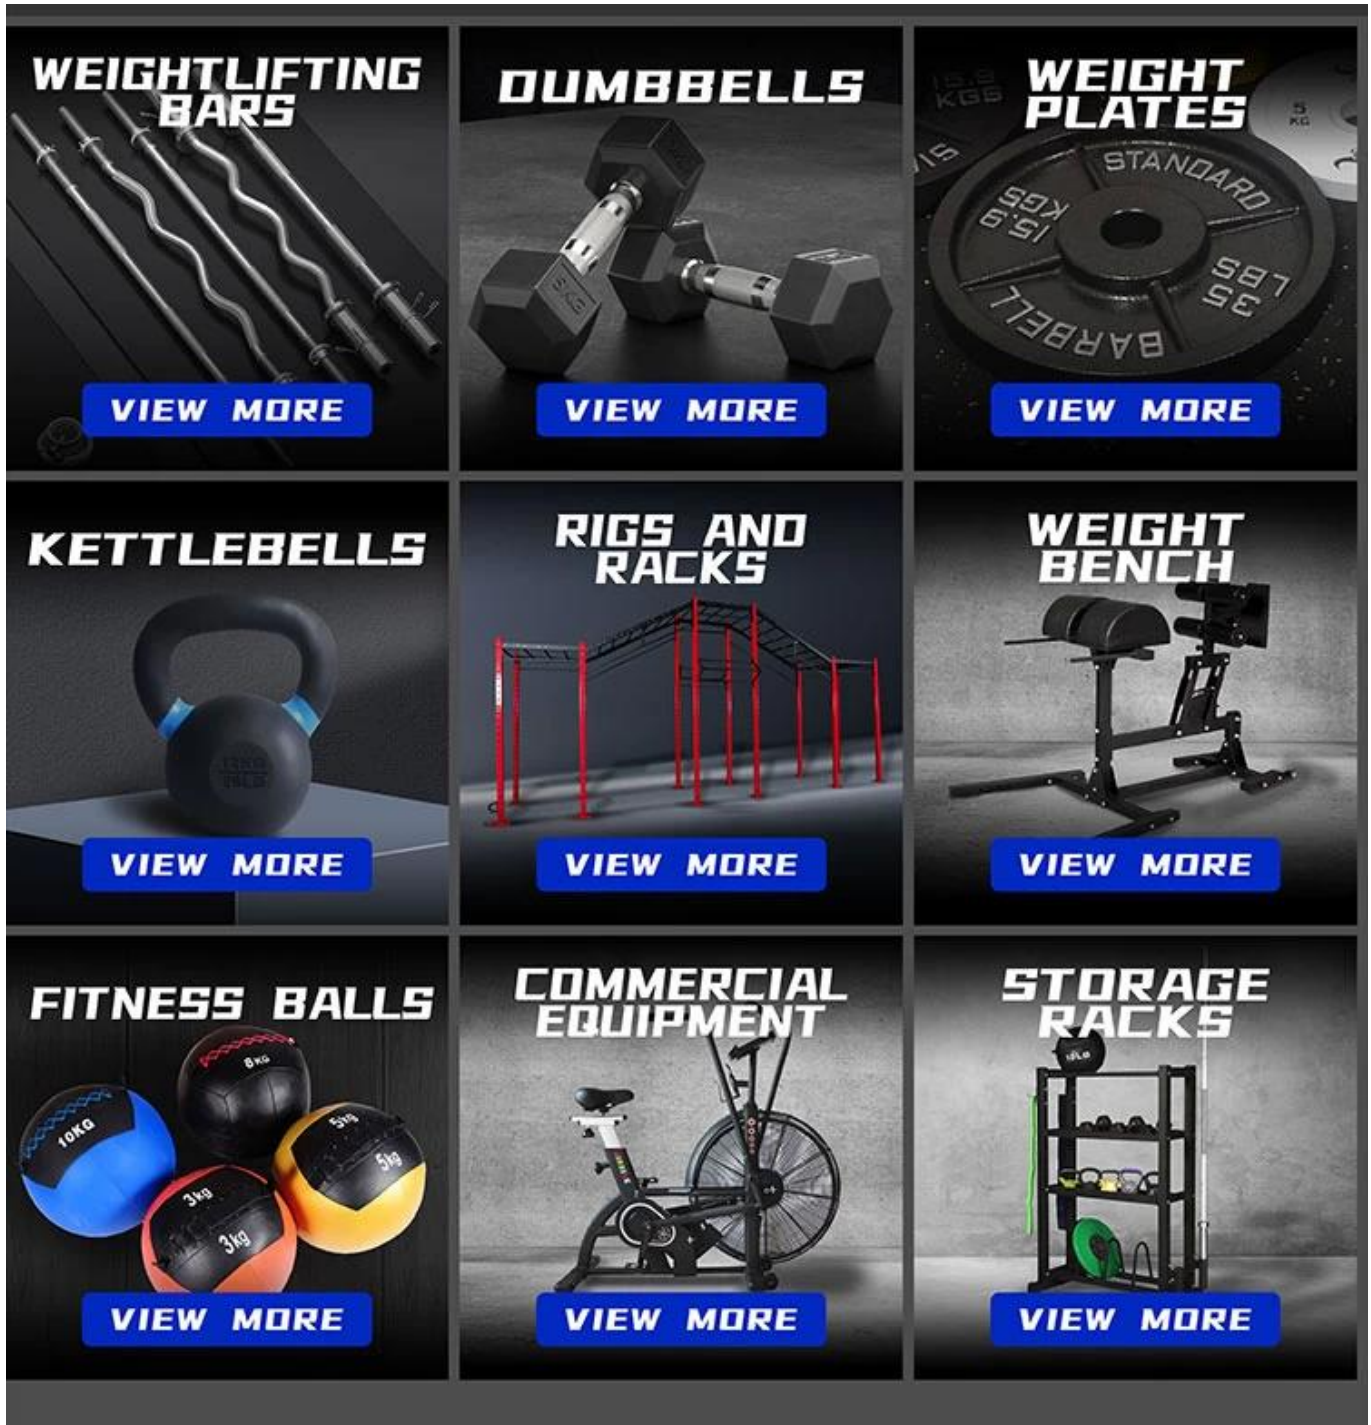

Product Description

These are adjustable dumbbells that allow the user to easily adjust the weight with one hand. Knurling on the grip area prevents slippage and provides a good grip. Stylish and compact variable dumbbell design. You can change the weight with one hand, so it is convenient for the last push lowering the weight gradually without taking up an interval.

Product show

XYSFITNESS

兴亚健身

Package:

Related Products

About Xingya

Shandong Xingya Sports Fitness Inc. is a professional exercise equipment enterprise for development, production and sales of rigs,,racks,kettlebells,weight plates and cardio equipment.([china adjustable dumbbell manufacturers](#))We have more than 12 years' experience in exporting and 20 years' in producing fitness machines.

Upon the advanced production equipment and strict quality control system,we supply customers nice quality products.

Our company always attend different kinds of fairs. We have the Canton Fair booth every year which is offered by our government.We always go to Australia, Germany, New Zealand,America and Brazil for fitness equipment fairs.