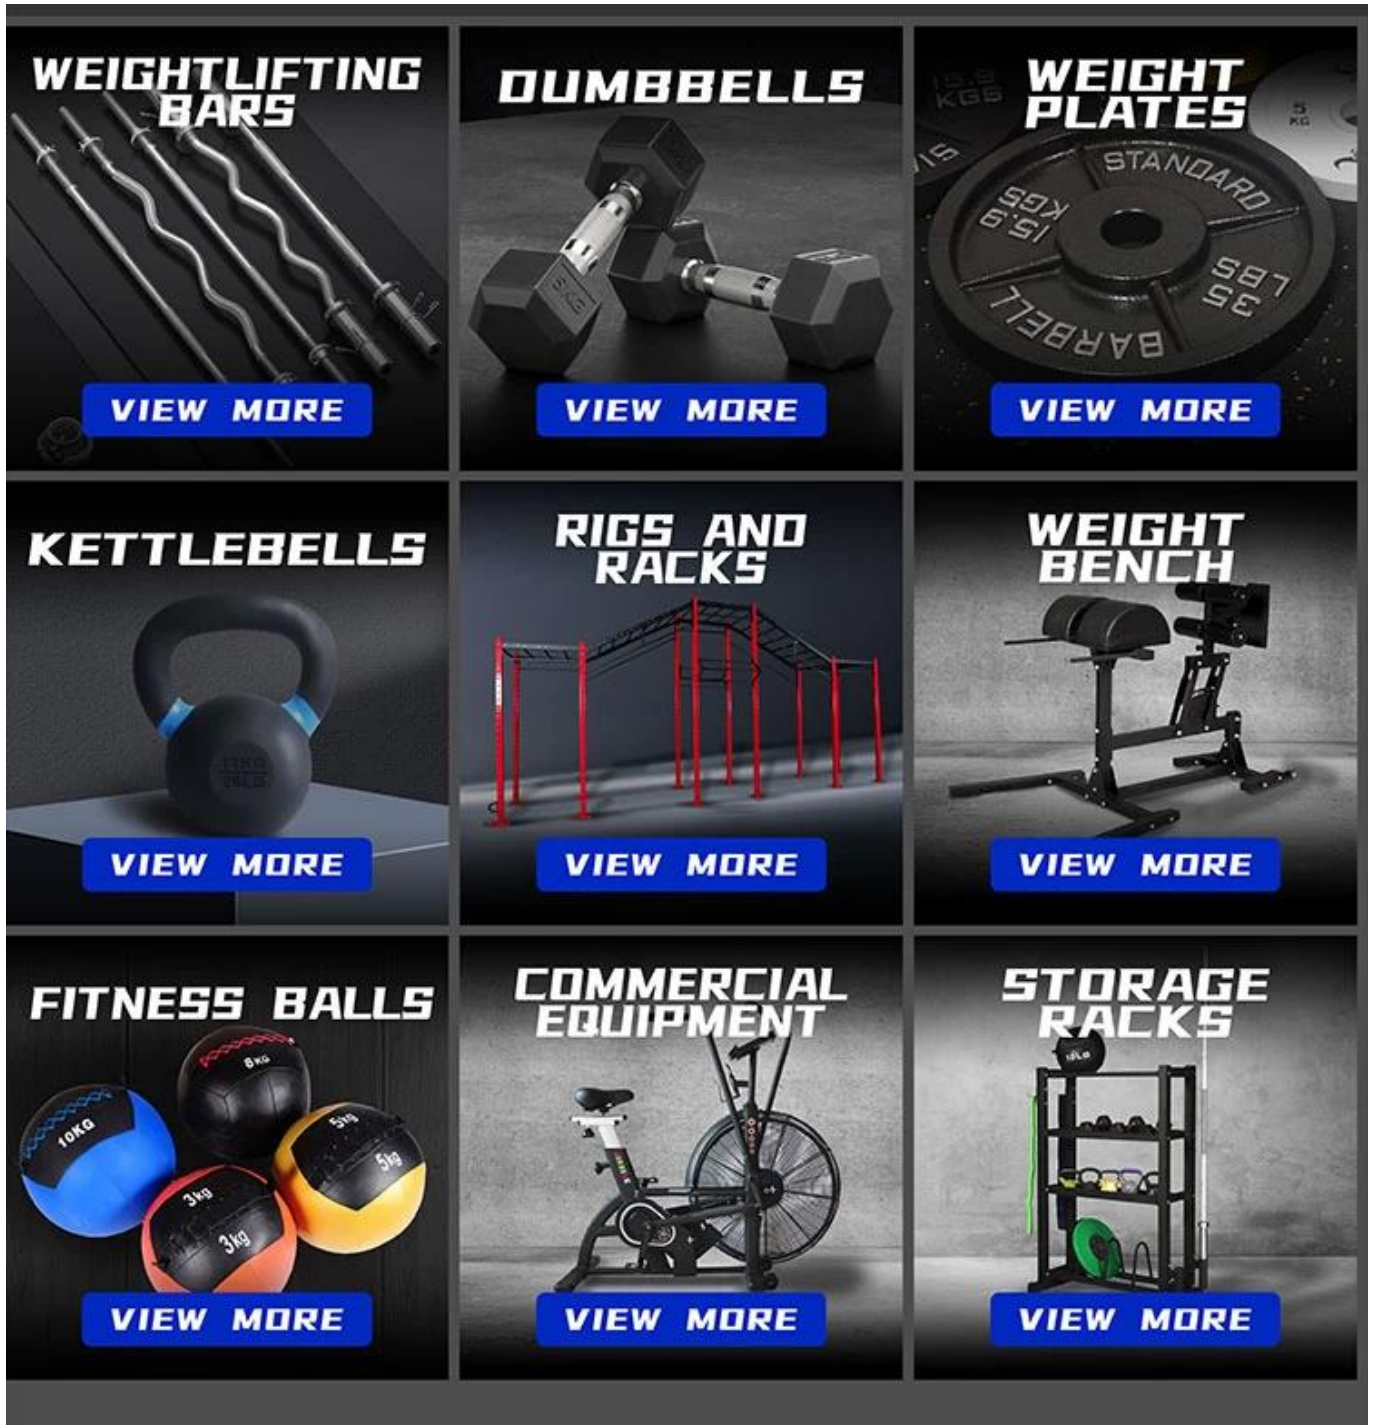

Product Specification:

When it comes to intense workouts, protecting your joints becomes crucial. That's where our Wrist Brace with Steel Plate comes in. Reinforced with a steel plate, this wrist support provides excellent stability and support to alleviate joint fatigue and reduce injury risk. Our Wrist Support products are specifically designed for those who need extra support, especially during weightlifting, push-ups, and dumbbell training. The Wrist Brace with Steel Plate is your ideal choice for wrist health and comfort during your workouts.

Product Name	Wrist Brace
Package size	6.3 x 4.72 x 0.98 inches
Colors	Black, Grey, Pink
Material	OK Cloth + Steel Plate
Features	Wrist Support

Product show

Package:

Related Products

About Xingya

Shandong Xingya Sports Fitness Inc. is a professional exercise equipment enterprise for development, ([China Carpal Tunnel Wrist Support manufacturers](#)) production and sales of rigs,,racks,kettlebells,weight plates and cardio equipment. We have more than 12 years' experience in exporting and 20 years' in producing fitness machines.

Upon the advanced production equipment and strict quality control system,we supply customers nice quality products.

Our company always attend different kinds of fairs. We have the Canton Fair booth every year which is offered by our government.We always go to Australia, Germany, New Zealand,America and Brazil for fitness equipment fairs.