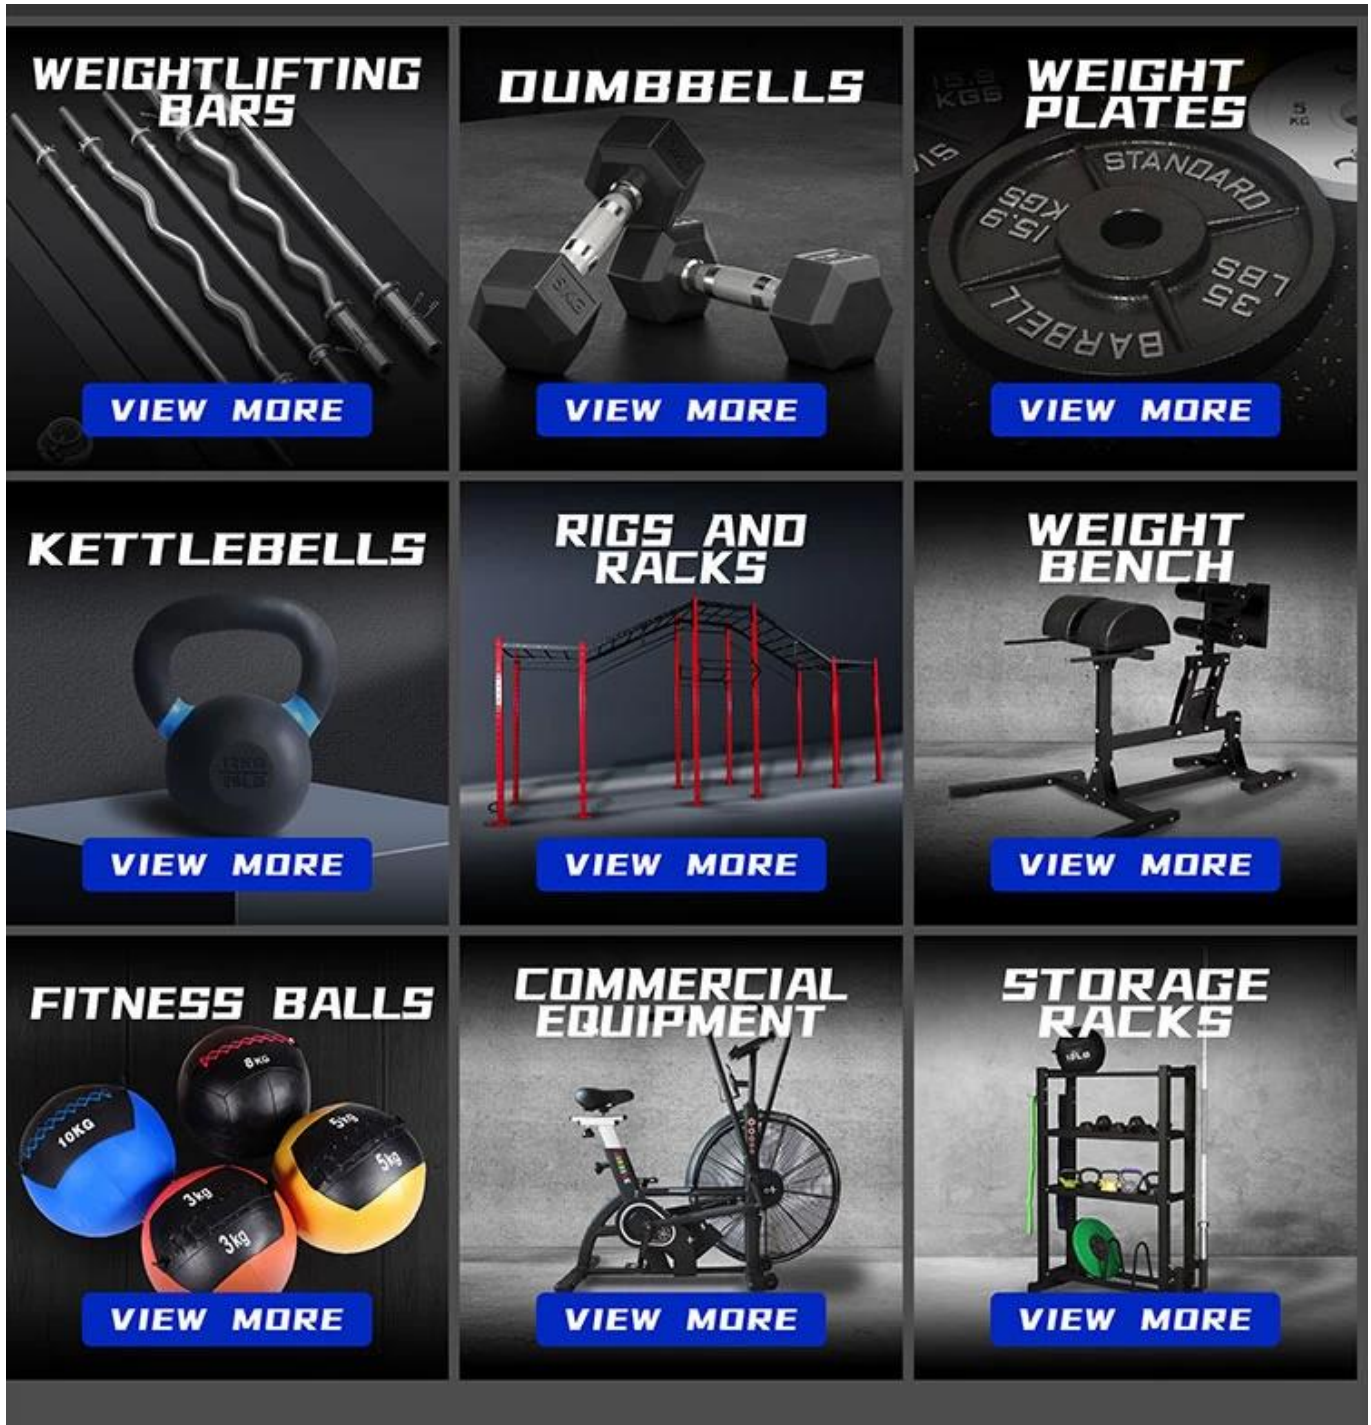

Product Specification:

- 1. This heavy gauge steel T-Bar row landmine platform is versatile and easy to use, making you experience the outstanding performance in a broad range of exercises including rows, squats, deadlifts, presses and many more, which extensively exercise the whole body.
- 2. Rope anchor gives the extra benefit for attaching fitness ropes to this device for surprisingly effective strength training and aerobic endurance with ropes, barbells and plates.

Product show

Easy Installation

1. Insert T-Bar Row into the weight plates.
2. Insert fit bar into the metal tubing.
3. Tighten the bar in place with the secure knob.

180°

Swivel Up & Down

360°

Swivel Left & Right

One Arm Row

One-Arm Floor Press

Bent Over Row

Shoulder Press

Designed to fit 2-inch Olympic bars and weight plates.

Durable material with black coating cover.

With a secure knob to tighten and keep the bar in place.

180°swivel up and down.

360°swivel left and right.

Package:

Related Products

About Xingya

Shandong Xingya Sports Fitness Inc. is a professional exercise equipment enterprise for development, production and sales of rigs,,racks,kettlebells,weight plates and cardio equipment.([body solid power rack j hooks supplier china](#))We have more than 12 years' experience in exporting and 20 years' in producing fitness machines.