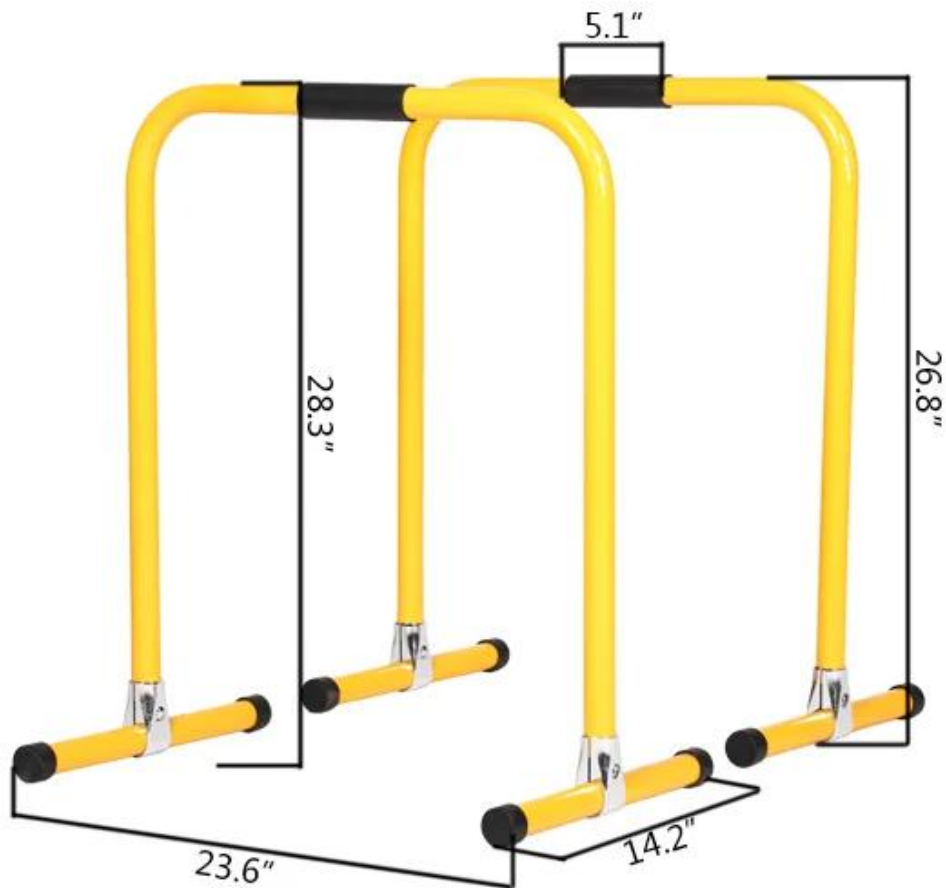

Mostrar produtos

High position yellow push-ups frame

- The High position yellow push-ups frame is made of stainless steel tubes of $\varphi 38 \times 2.5\text{mm}$, which are corrosion-resistant and wear-resistant with high-quality steel spray paint. Thickening the wall is safer. High quality foam armrest, anti-slip and anti-slip during exercise.
- The bottom is equipped with anti-skid foot pad, which can effectively prevent skid, dryness, scratch and use more smoothly. The joint is fixed with anti-skid screws, so you don't have to worry about shaking in the movement to ensure the product is not loose.

Weight: 4.88kg

Main tube:

ϕ 38*2.5mm

Nossa companhia

SHANDONG XINGYA SPORT FITNESS INC é uma empresa de equipamento profissional de exercício para o desenvolvimento, produção e vendas de halteres, barras, kettlebells, colchões, racks e outros produtos revestidos com borracha e mergulho.

Unidade de vendas: item único

Dimensões do único pacote: 23.6 " * 14.2 " * 28,3 "

Peso Bruto: 4,88 kg

Tipo de embalagem: 5 camadas além de caixa / set

contato

Billy Zhu

WhatsApp: +86 18865279976

Wechat: + 86 18865279976