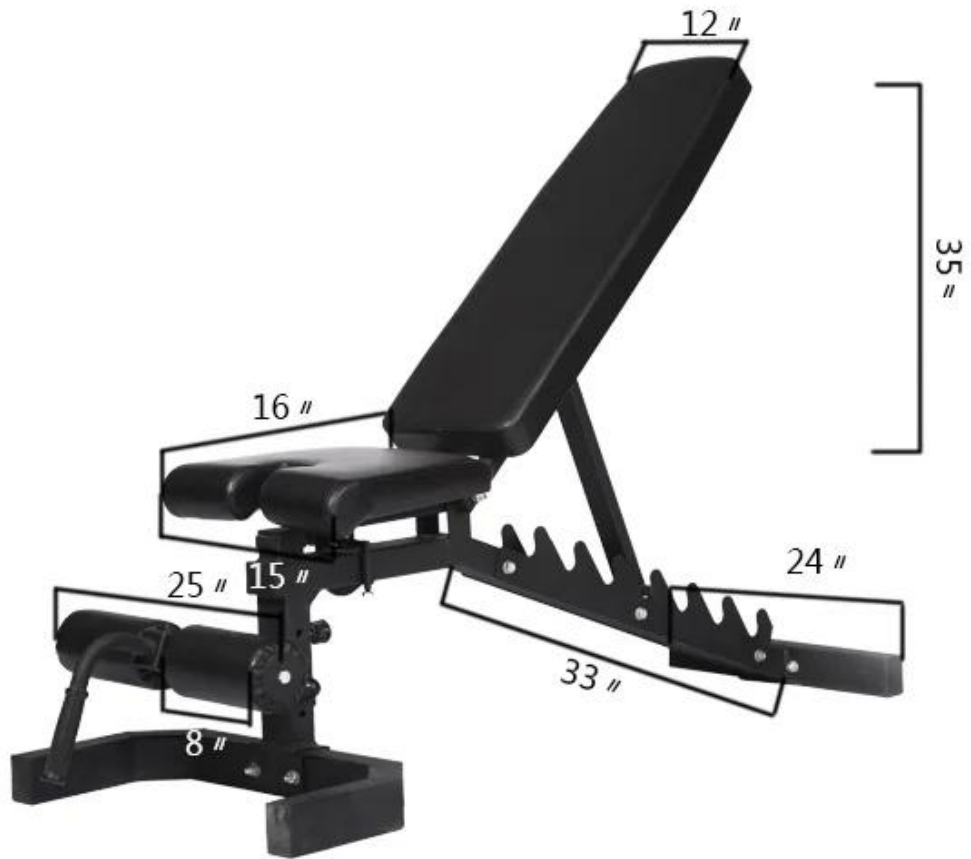

T
/
T
,
L
/
C
,
U
N
I
Ã
@
@
@
b
D
E
N
P
A
G
a
@
R
A
M
A
D
O
D
I
N
H
E
I
R
O

Produtos Show

Main tube:
50*70*2.5mm

Adjustable dumbbells stool

·Manufactured with a supportive low-profile, the high-grade commercial reinforced steel frame features solid welding throughout for a sturdy bench ensuring both you and your weights are well supported with rubber feet to absorb shock, prevent scratching and skidding. Enjoy the double padded foam cushioning for firm yet soft support during your workouts, upholstered in water resistant thick textured vinyl fabric.

·Weight bench comes with a 7 ladder adjustments using built-in heavy duty safeguard steel slots allowing users to adjust and secure the bench back pad completely flat, upright, or in multi-level incline and decline positions. 2 seat adjustments allow for raising or lowering the bench seat. Utilize the versatile adjustment features to effortlessly achieve over 30 different exercises for a full body workout.