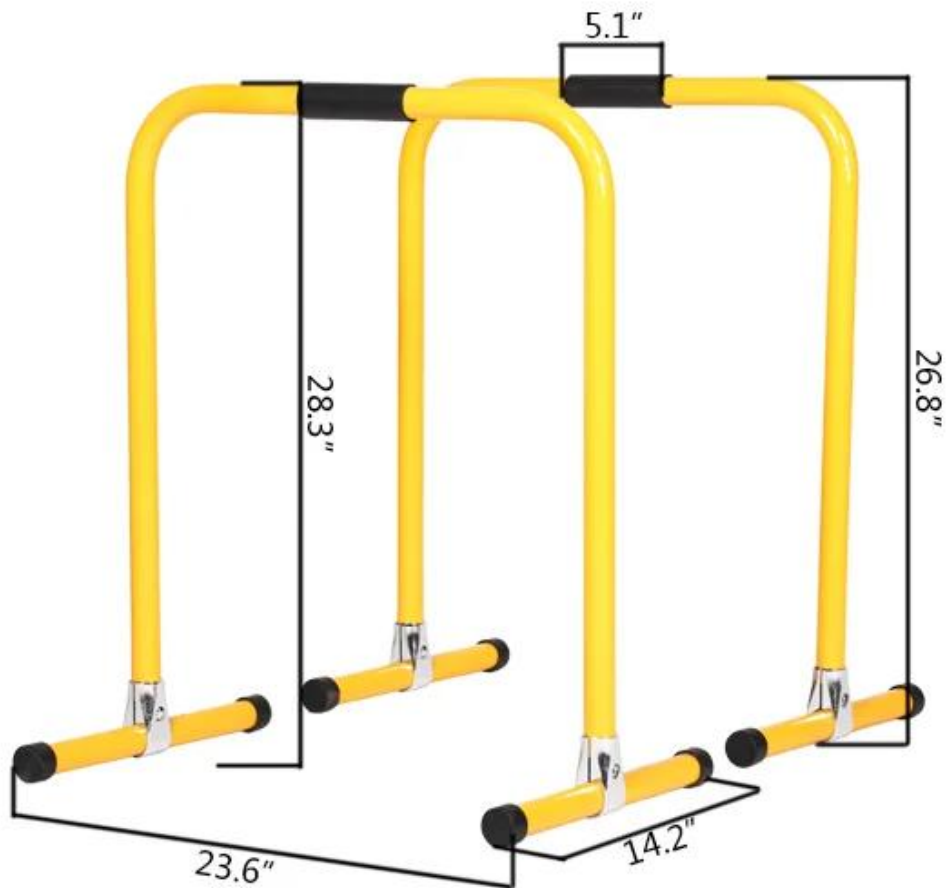

Produtos Show

High position yellow push-ups frame

- The High position yellow push-ups frame is made of stainless steel tubes of $\varphi 38 \times 2.5\text{mm}$, which are corrosion-resistant and wear-resistant with high-quality steel spray paint. Thickening the wall is safer. High quality foam armrest, anti-slip and anti-slip during exercise.
- The bottom is equipped with anti-skid foot pad, which can effectively prevent skid, dryness, scratch and use more smoothly. The joint is fixed with anti-skid screws, so you don't have to worry about shaking in the movement to ensure the product is not loose.

Weight: 4.88kg

Main tube:

φ 38*2.5mm

Nossa empresa

SHANDONG XINGYA ESPORTE FITNESS INC é uma empresa de equipamentos de exercício profissional para o desenvolvimento, produção e venda de halteres, kettlebell, tapetes, racks e outros revestidos de borracha e produtos de imersão.